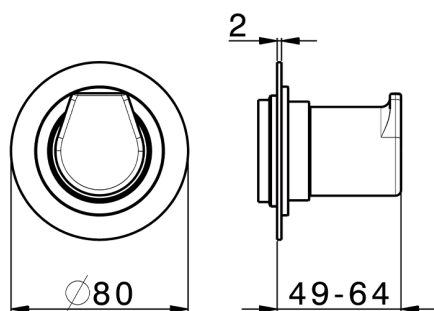

Stopvalve exposed part ROCK&ROLL_RK003310

MODEL **RK003310**

Stopvalve exposed part, without concealed part, for item ZA003330

AVAILABLE FINISHINGS

- **21** 21 Chrome
- **2F** 2F Brushed Nickel
- **40** 40 Matt Black

CHARACTERISTICS

Installation **Concealed**

Required concealed parts **ZA003340**

ZA003330