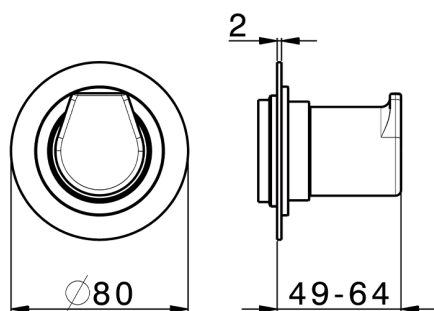

## 1/2 Stopvalve concealed part CONCEALED\_ZA003340

MODEL **ZA003340**

1/2" Stopvalve concealed part, opening counterclockwise

AVAILABLE FINISHINGS

 **04** 04 Without finishing

CHARACTERISTICS

Concealed **1**

Piastra/Plate/Plaque/Platte/Placa  
 2-3mm: XX 31-46 YY 80-95  
 10mm: XX 25-40 YY 76-91

Piastra/Plate/Plaque/Platte/Placa

2-3mm: XX 31-46 YY 80-95

10mm: XX 25-40 YY 76-91

2026-05-15