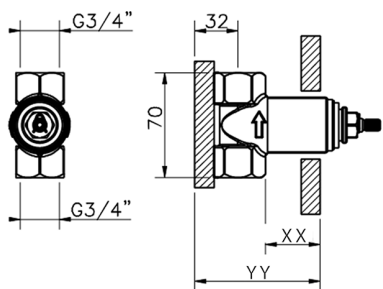

Piastra/Plate/Plaque/Platte/Placa  
 2-3mm: XX 31-46 YY 80-95  
 10mm: XX 25-40 YY 76-91

## 3/4 Stopvalve concealed part CONCEALED\_ZA003330

MODEL **ZA003330**

3/4" Stopvalve concealed part, opening counterclockwise

AVAILABLE FINISHINGS

**04** 04 Without finishing

CHARACTERISTICS

Concealed **1**

Piastra/Plate/Plaque/Platte/Placa

2-3mm: XX 31-46 YY 80-95

10mm: XX 25-40 YY 76-91

2026-05-15