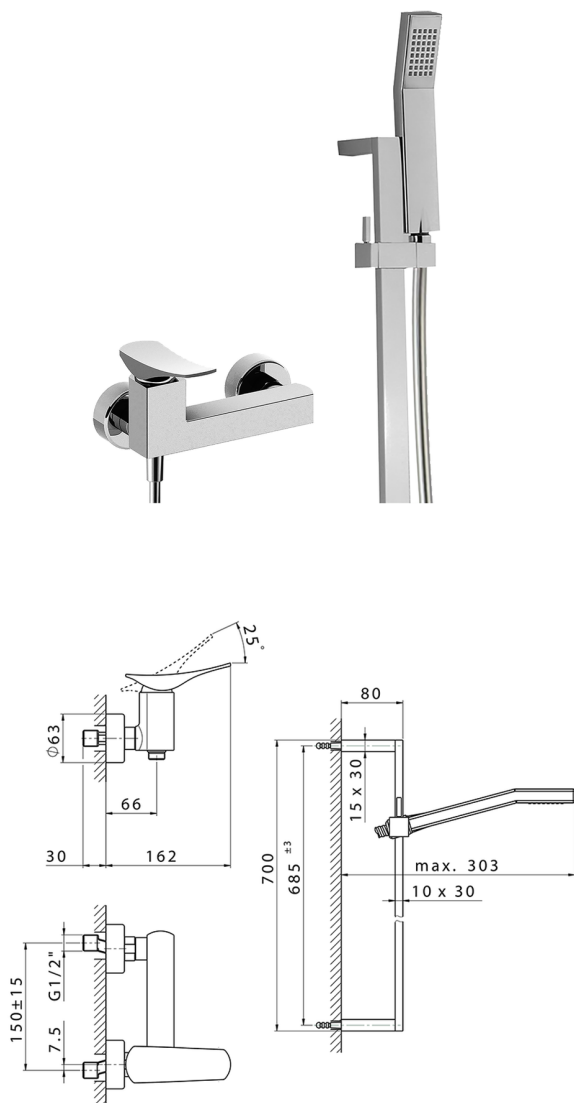

Single lever shower mixer, with shower set ROADSTER ACCENT_RA000460

MODEL **RA000460**

Single lever shower mixer, with shower set, 70 cm sliding rail bar with sliding bracket, 42x18 mm ABS Quad one spray handshower, 150 cm smooth SILVERFLEX Flexible Hose

AVAILABLE FINISHINGS

-  **21** 21 Chrome
-  **2B** 2B Polished Nickel
-  **2F** 2F Brushed Nickel
-  **2Q** 2Q Black Titanium
-  **40** 40 Matt Black
-  **4Q** 4Q Matt White

CHARACTERISTICS

Cartridge Spare Parts **ZZ96799000**

35 mm Cartridge

2026-06-14