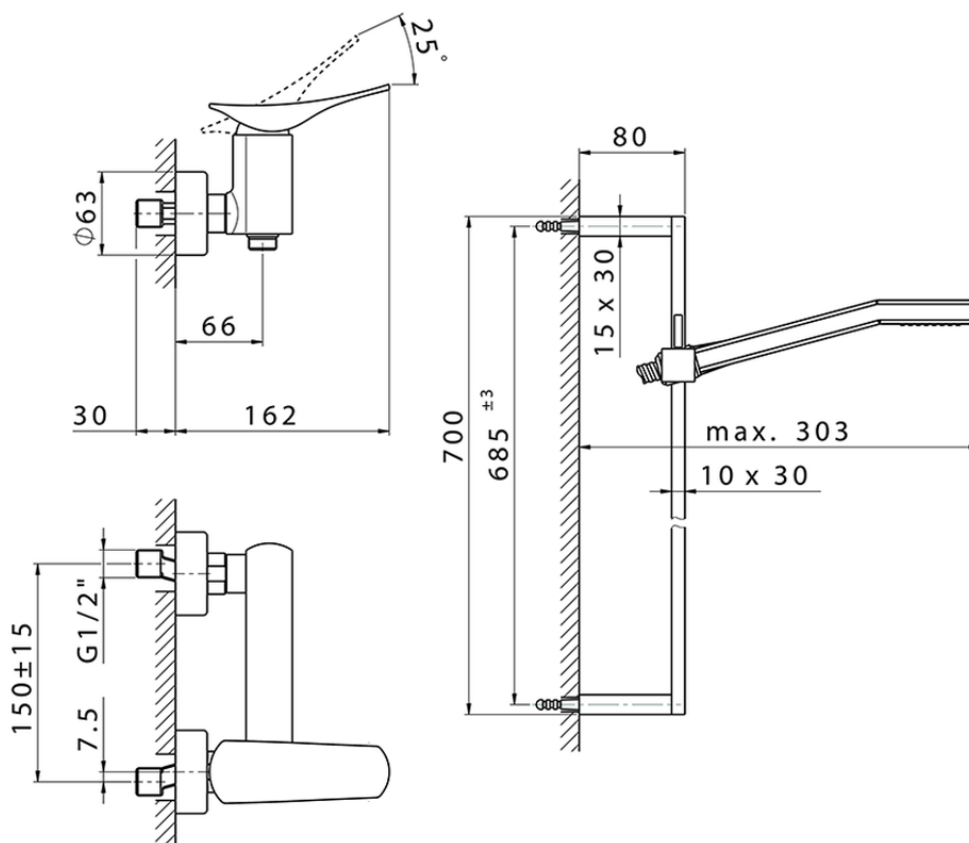

Single lever shower mixer, with shower set ROADSTER ACCENT_RA000460

RA000460

<https://en.cisal.it/single-lever-shower-mixer-with-shower-set-roadster-accent-ra000460>

2026-05-17