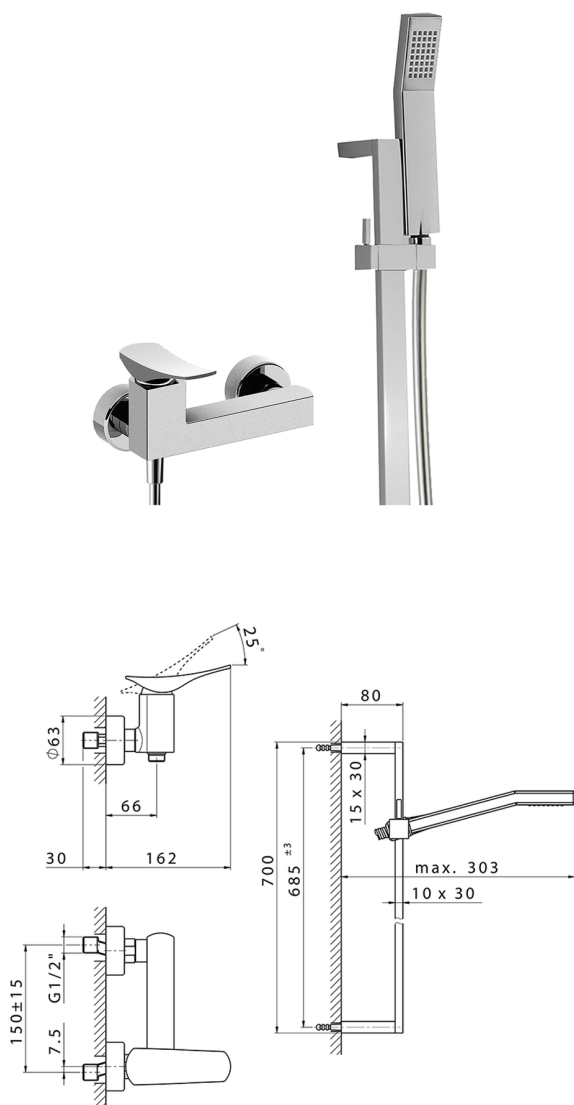

Single lever shower mixer, with shower set ROADSTER ACCENT_RA000460

MODEL **RA000460**

Single lever shower mixer, with shower set, 70 cm sliding rail bar with sliding bracket, 42x18 mm ABS Quad one spray handshower, 150 cm smooth SILVERFLEX Flexible Hose

AVAILABLE FINISHINGS

-  **21** 21 Chrome
-  **2B** 2B Polished Nickel
-  **2F** 2F Brushed Nickel
-  **2Q** 2Q Black Titanium
-  **40** 40 Matt Black
-  **4Q** 4Q Matt White

CHARACTERISTICS

Cartridge Spare Parts **ZZ96799000**

35 mm Cartridge

2026-06-14