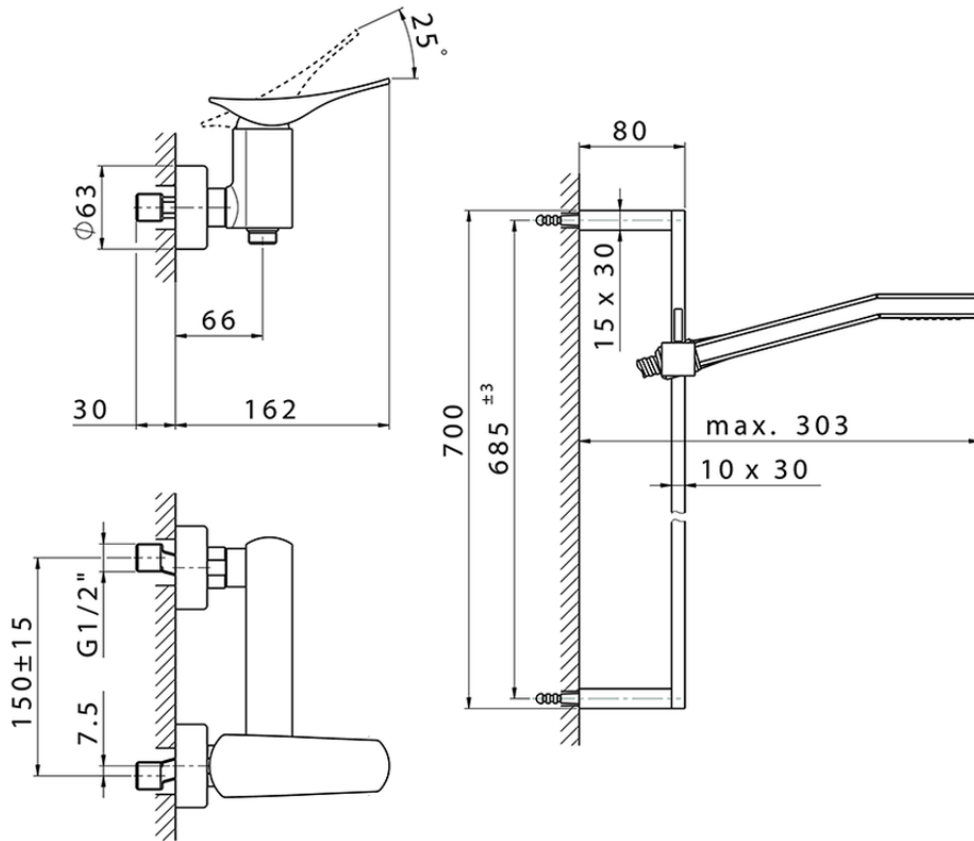

Single lever shower mixer, with shower set ROADSTER ACCENT\_RA000460

RA000460

<https://en.cisal.it/single-lever-shower-mixer-with-shower-set-roadster-accent-ra000460>

2026-04-06