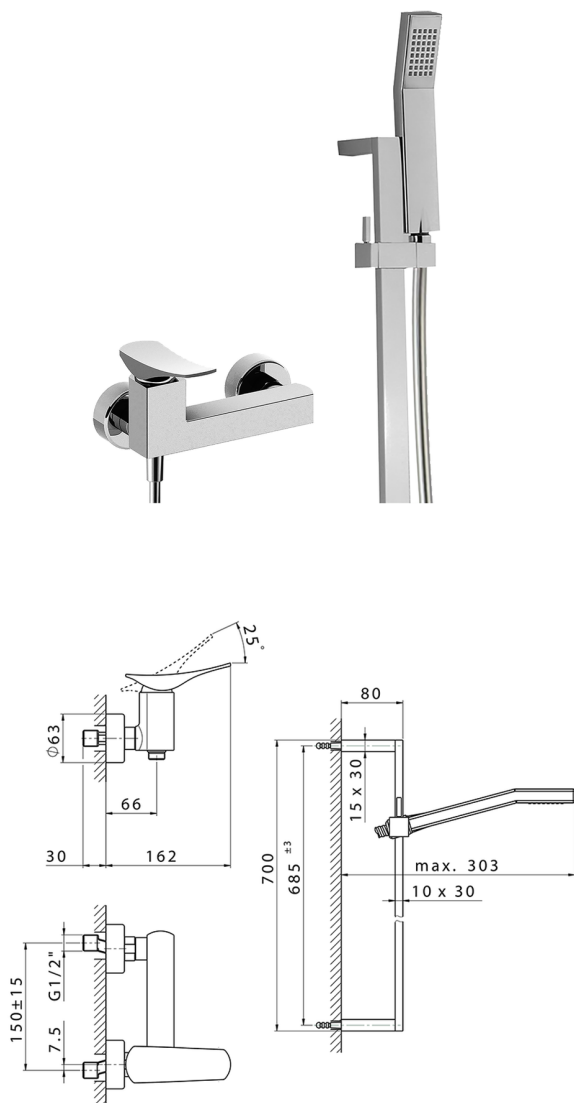

Single lever shower mixer, with shower set ROADSTER ACCENT_RA000460

MODEL **RA000460**

Single lever shower mixer, with shower set, 70 cm sliding rail bar with sliding bracket, 42x18 mm ABS Quad one spray handshower, 150 cm smooth SILVERFLEX Flexible Hose

AVAILABLE FINISHINGS

-  **21** 21 Chrome
-  **2B** 2B Polished Nickel
-  **2F** 2F Brushed Nickel
-  **2Q** 2Q Black Titanium
-  **40** 40 Matt Black
-  **4Q** 4Q Matt White

CHARACTERISTICS

Cartridge Spare Parts **ZZ96799000**

35 mm Cartridge

2026-04-26