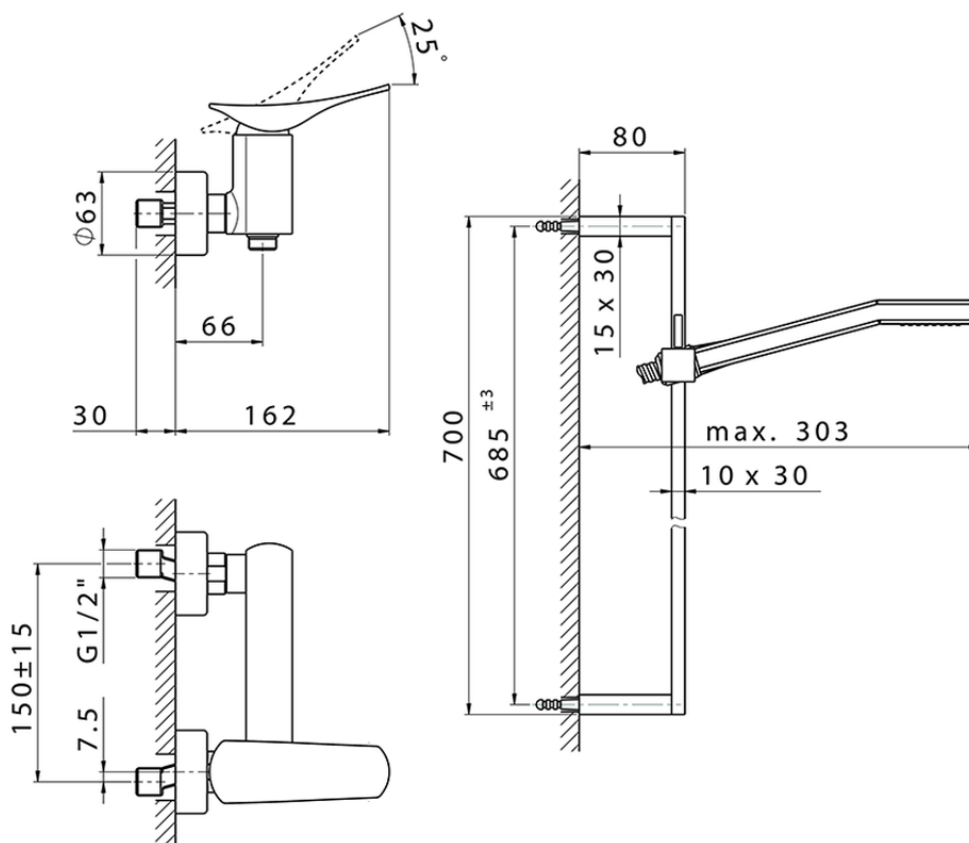

Single lever shower mixer, with shower set ROADSTER ACCENT_RA000460

RA000460

<https://en.cisal.it/single-lever-shower-mixer-with-shower-set-roadster-accent-ra000460>

2026-04-26