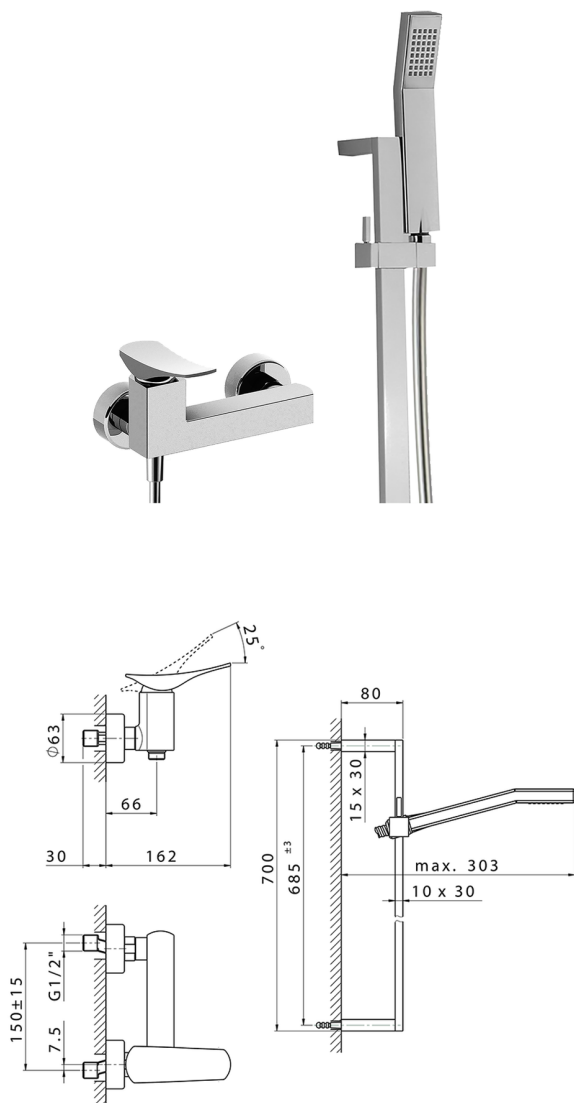

Single lever shower mixer, with shower set ROADSTER ACCENT_RA000460

MODEL **RA000460**

Single lever shower mixer, with shower set, 70 cm sliding rail bar with sliding bracket, 42x18 mm ABS Quad one spray handshower, 150 cm smooth SILVERFLEX Flexible Hose

AVAILABLE FINISHINGS

-  **21** 21 Chrome
-  **2B** 2B Polished Nickel
-  **2F** 2F Brushed Nickel
-  **2Q** 2Q Black Titanium
-  **40** 40 Matt Black
-  **4Q** 4Q Matt White

CHARACTERISTICS

Cartridge Spare Parts **ZZ96799000**

35 mm Cartridge

2026-04-08