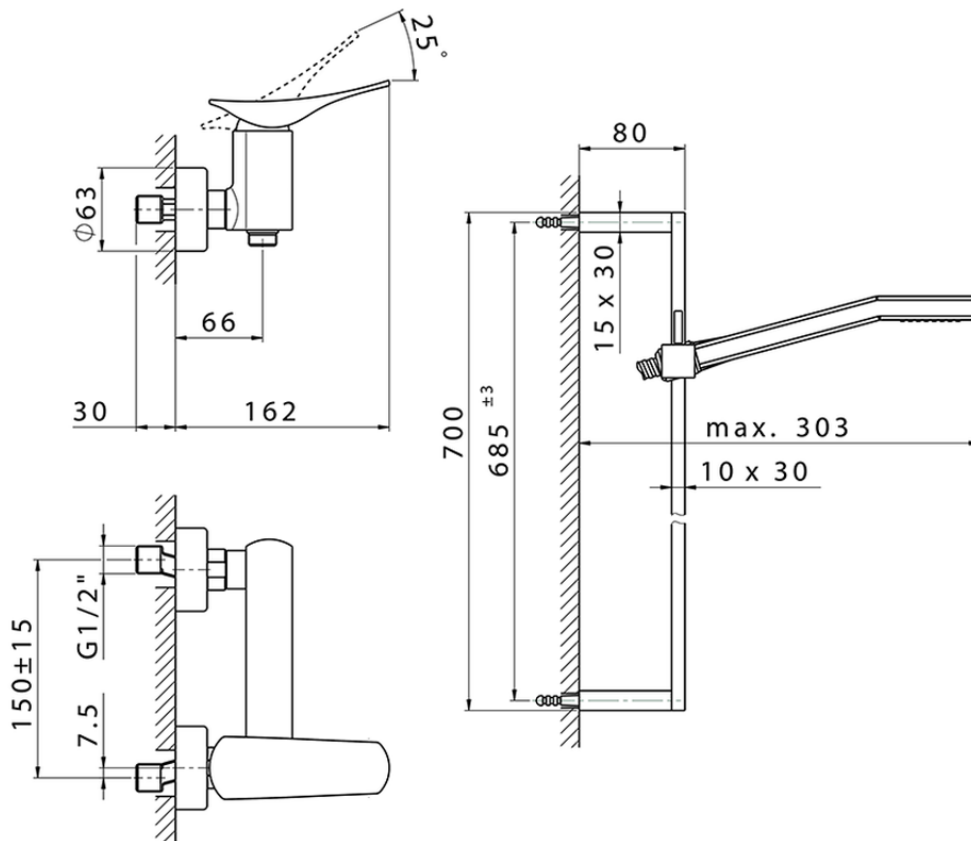

Single lever shower mixer, with shower set ROADSTER ACCENT_RA000460

RA000460

<https://en.cisal.it/single-lever-shower-mixer-with-shower-set-roadster-accent-ra000460>

2026-06-14