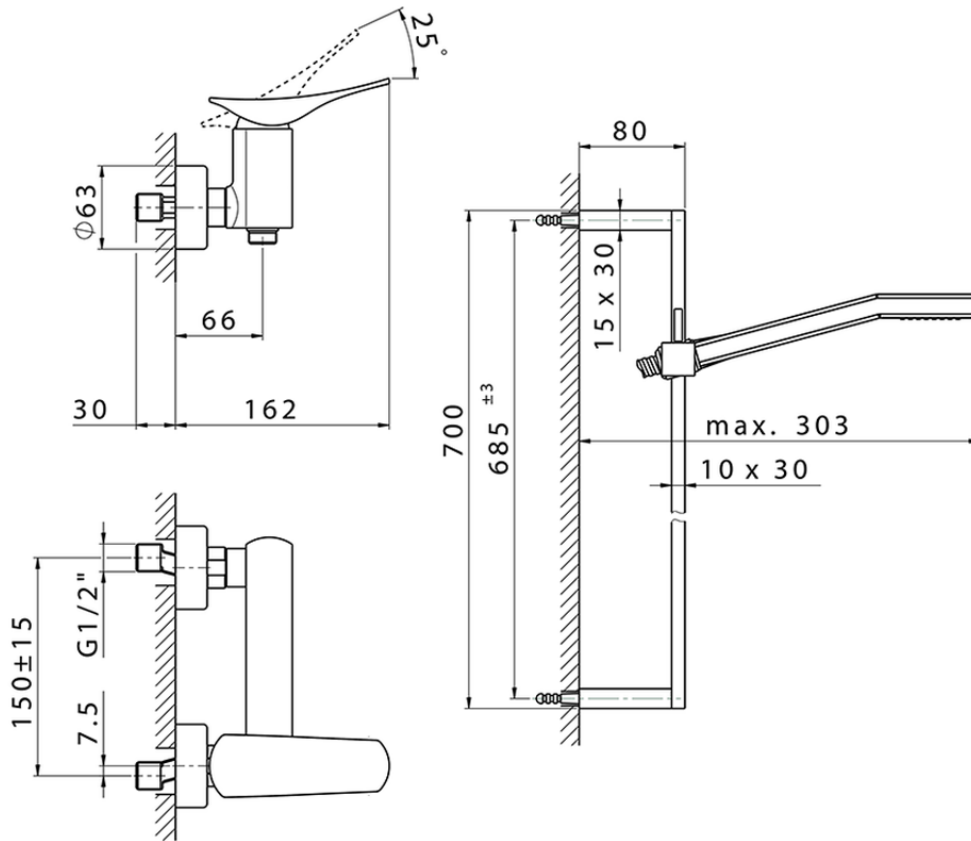

Single lever shower mixer, with shower set ROADSTER ACCENT_RA000460

RA000460

<https://en.cisal.it/single-lever-shower-mixer-with-shower-set-roadster-accent-ra000460>

2026-04-26