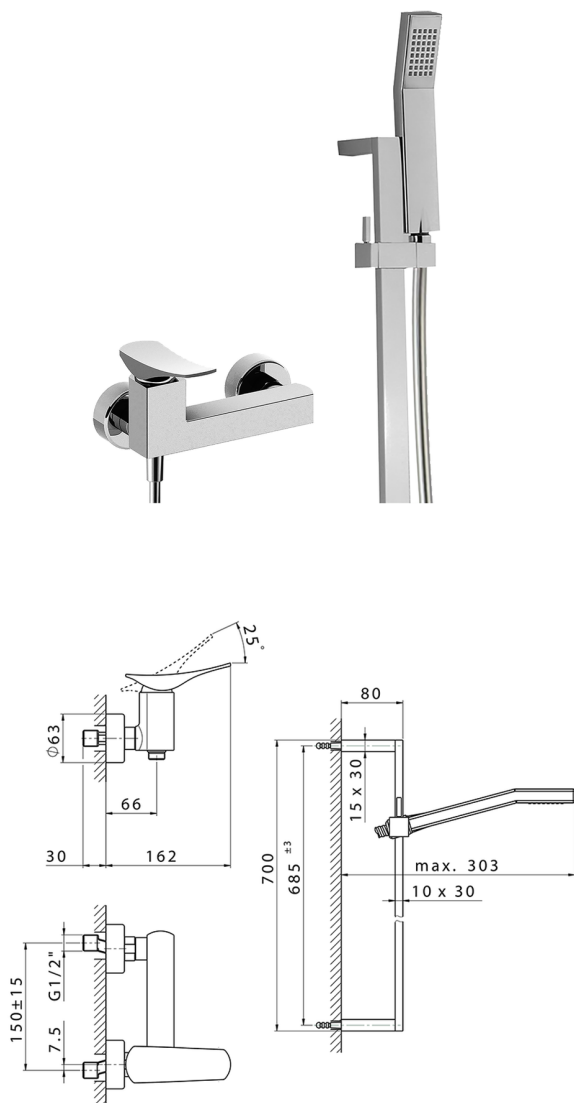

## Single lever shower mixer, with shower set ROADSTER ACCENT\_RA000460

MODEL **RA000460**

Single lever shower mixer, with shower set, 70 cm sliding rail bar with sliding bracket, 42x18 mm ABS Quad one spray handshower, 150 cm smooth SILVERFLEX Flexible Hose

### AVAILABLE FINISHINGS

-  **21** 21 Chrome
-  **2B** 2B Polished Nickel
-  **2F** 2F Brushed Nickel
-  **2Q** 2Q Black Titanium
-  **40** 40 Matt Black
-  **4Q** 4Q Matt White

### CHARACTERISTICS

Cartridge Spare Parts **ZZ96799000**

**35 mm Cartridge**

2026-05-17