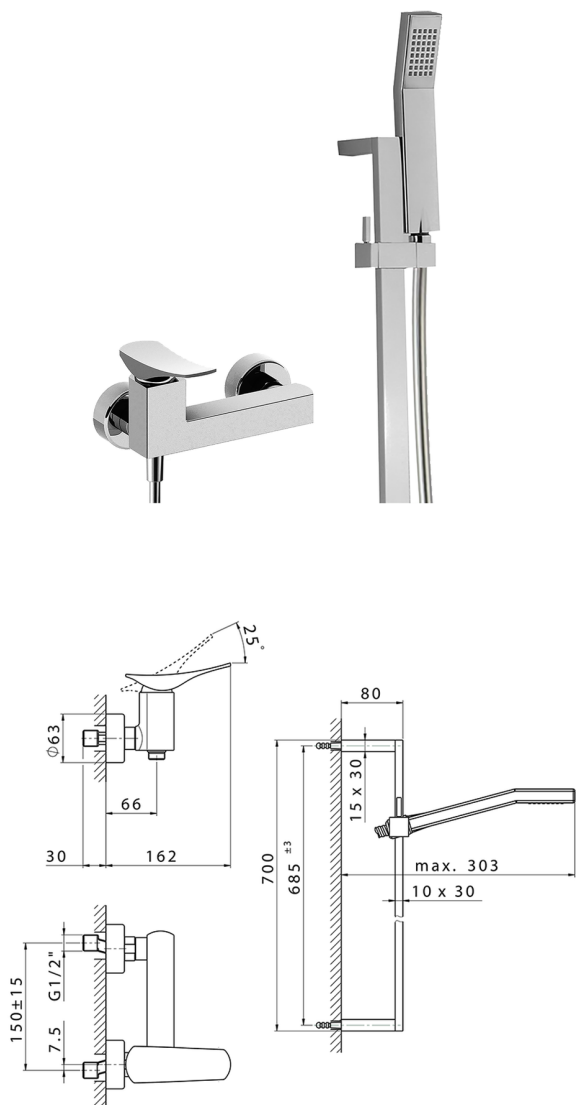

Single lever shower mixer, with shower set ROADSTER ACCENT_RA000460

MODEL **RA000460**

Single lever shower mixer, with shower set, 70 cm sliding rail bar with sliding bracket, 42x18 mm ABS Quad one spray handshower, 150 cm smooth SILVERFLEX Flexible Hose

AVAILABLE FINISHINGS

-  **21** 21 Chrome
-  **2B** 2B Polished Nickel
-  **2F** 2F Brushed Nickel
-  **2Q** 2Q Black Titanium
-  **40** 40 Matt Black
-  **4Q** 4Q Matt White

CHARACTERISTICS

Cartridge Spare Parts **ZZ96799000**

35 mm Cartridge

2026-04-06