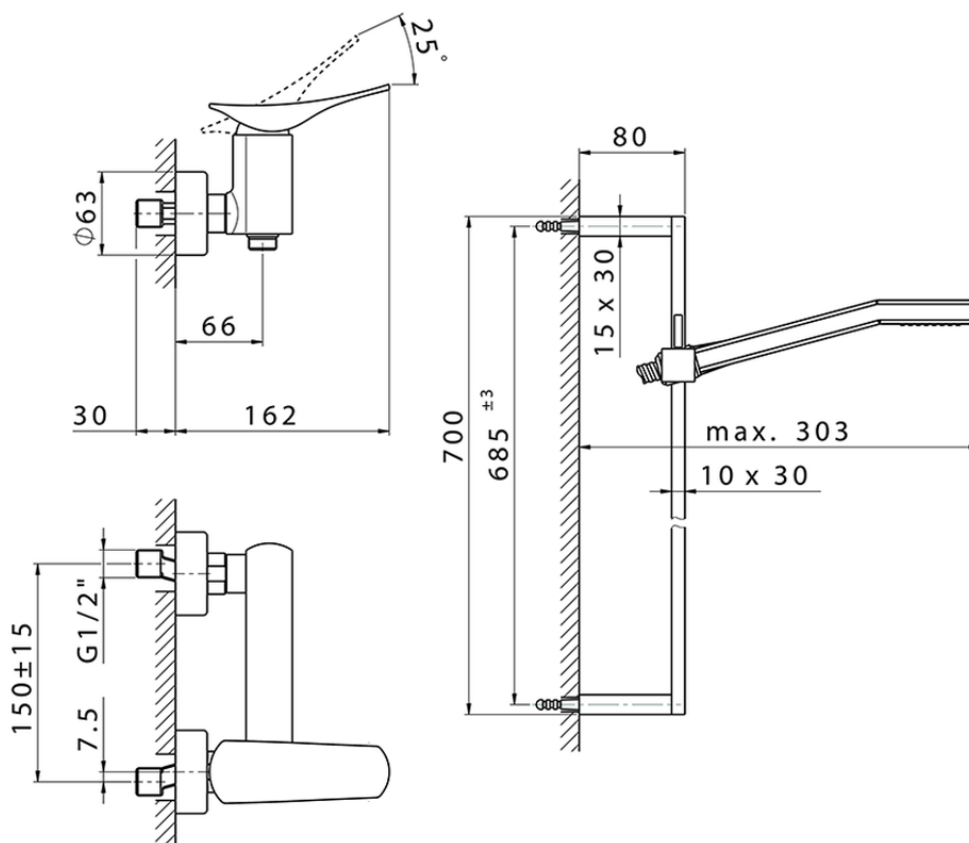

## Single lever shower mixer, with shower set ROADSTER ACCENT\_RA000460

RA000460

<https://en.cisal.it/single-lever-shower-mixer-with-shower-set-roadster-accent-ra000460>

2026-04-06