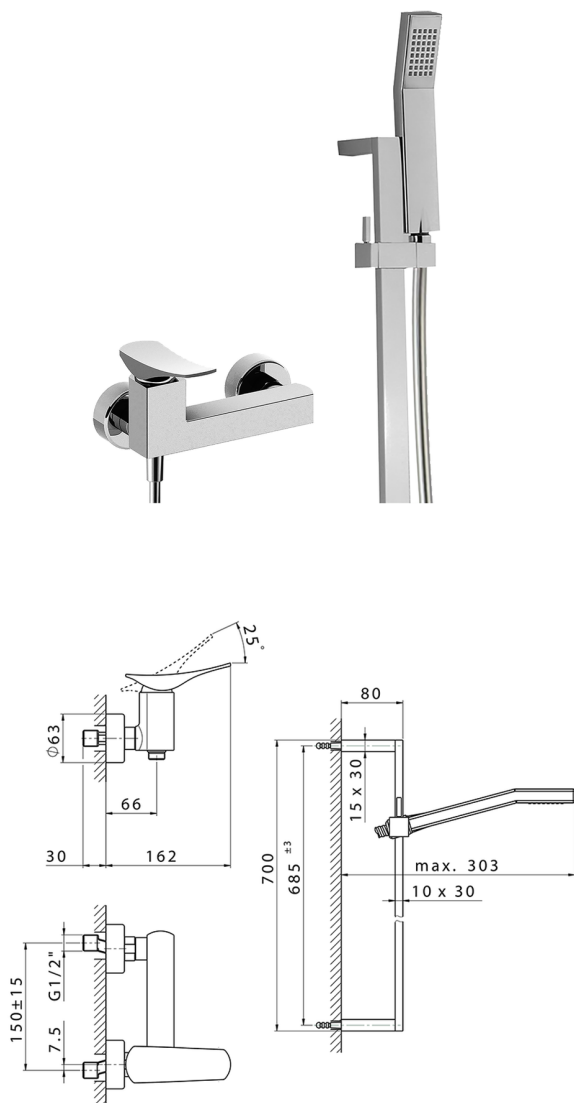

Single lever shower mixer, with shower set ROADSTER ACCENT_RA000460

MODEL **RA000460**

Single lever shower mixer, with shower set, 70 cm sliding rail bar with sliding bracket, 42x18 mm ABS Quad one spray handshower, 150 cm smooth SILVERFLEX Flexible Hose

AVAILABLE FINISHINGS

-  **21** 21 Chrome
-  **2B** 2B Polished Nickel
-  **2F** 2F Brushed Nickel
-  **2Q** 2Q Black Titanium
-  **40** 40 Matt Black
-  **4Q** 4Q Matt White

CHARACTERISTICS

Cartridge Spare Parts **ZZ96799000**

35 mm Cartridge

2026-06-13