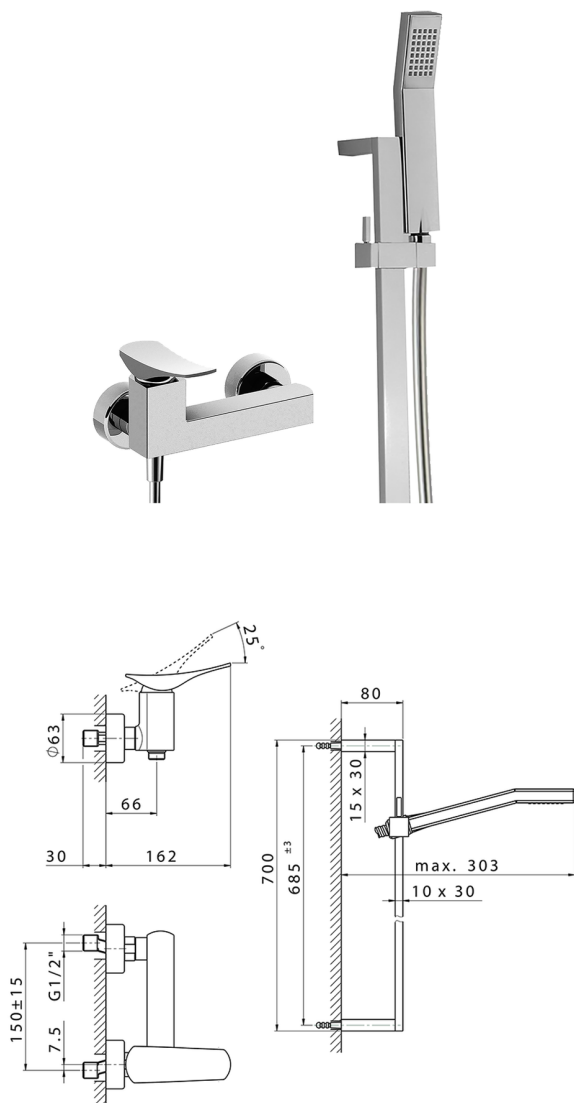

Single lever shower mixer, with shower set ROADSTER ACCENT_RA000460

MODEL **RA000460**

Single lever shower mixer, with shower set, 70 cm sliding rail bar with sliding bracket, 42x18 mm ABS Quad one spray handshower, 150 cm smooth SILVERFLEX Flexible Hose

AVAILABLE FINISHINGS

-  **21** 21 Chrome
-  **2B** 2B Polished Nickel
-  **2F** 2F Brushed Nickel
-  **2Q** 2Q Black Titanium
-  **40** 40 Matt Black
-  **4Q** 4Q Matt White

CHARACTERISTICS

Cartridge Spare Parts **ZZ96799000**

35 mm Cartridge

2026-04-06