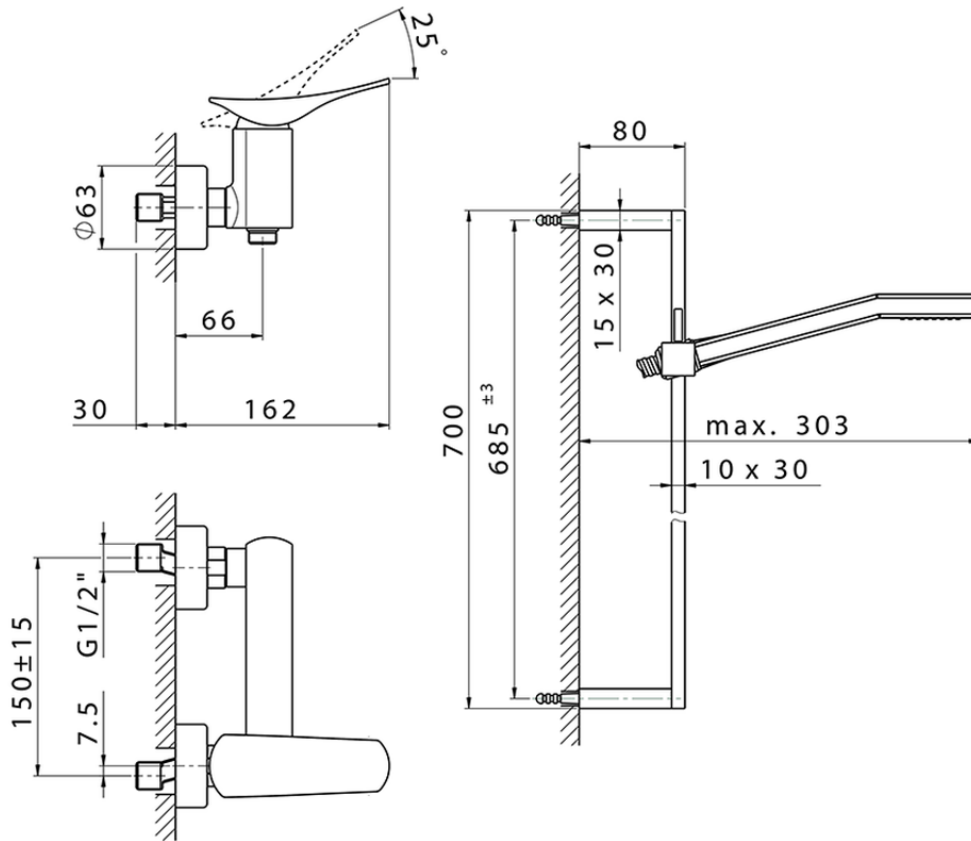

Single lever shower mixer, with shower set ROADSTER ACCENT_RA000460

RA000460

<https://en.cisal.it/single-lever-shower-mixer-with-shower-set-roadster-accent-ra000460>

2026-06-13