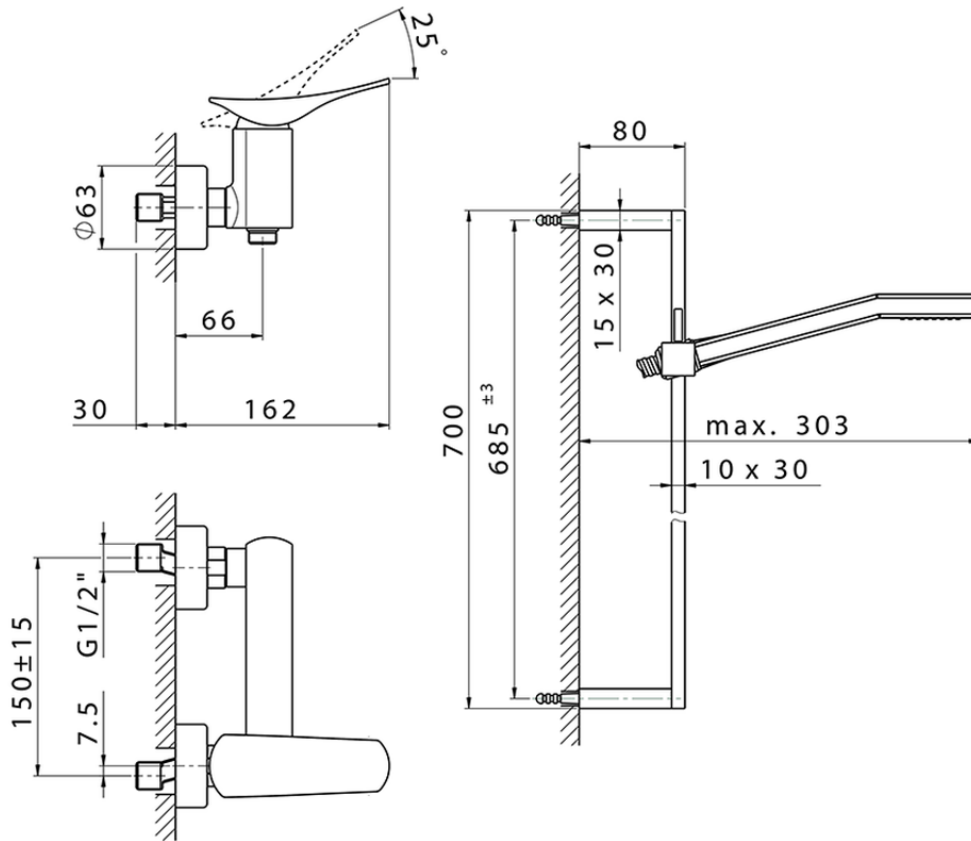

Single lever shower mixer, with shower set ROADSTER ACCENT_RA000460

RA000460

<https://en.cisal.it/single-lever-shower-mixer-with-shower-set-roadster-accent-ra000460>

2026-05-17