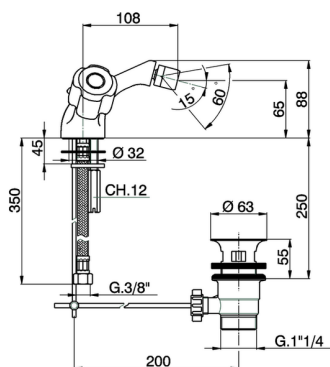

2026-04-28