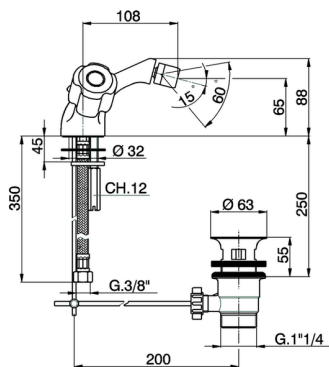

Single lever bidet mixer TR_TR000558

MODEL **TR000558**

Single lever bidet mixer, with automatic 1"1/4 automatic pop-up waste, G.3/8" stainless steel flexible hoses, without handles

AVAILABLE FINISHINGS

CHARACTERISTICS