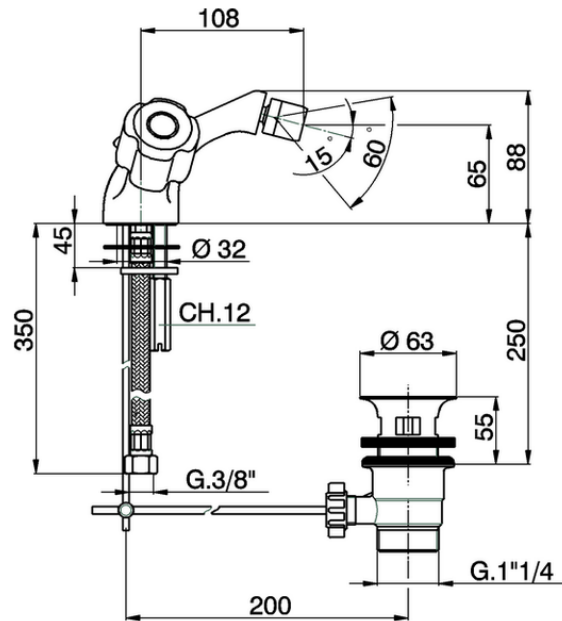

## Single lever bidet mixer TR\_TR000558

TR000558

<https://en.cisal.it/single-lever-bidet-mixer-tr-tr000558>

2026-04-08