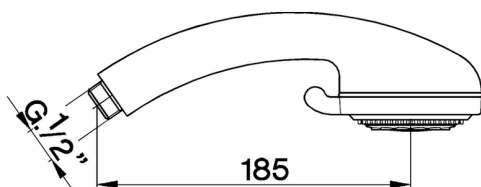

Ares handshower SHOWER_DS014130

MODEL **DS014130**

Ares handshower, 3 sprays ABS

AVAILABLE FINISHINGS

CHARACTERISTICS

2026-06-14