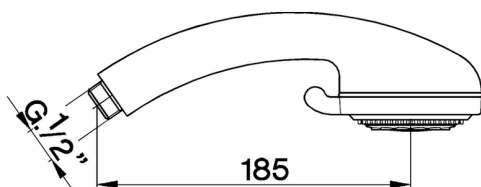

## Ares handshower SHOWER\_DS014130

MODEL **DS014130**

Ares handshower, 3 sprays ABS

AVAILABLE FINISHINGS

CHARACTERISTICS

2026-04-26