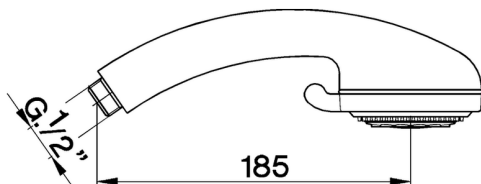

Ares handshower SHOWER_DS014130

MODEL **DS014130**

Ares handshower, 3 sprays ABS

AVAILABLE FINISHINGS

CHARACTERISTICS

2026-04-06