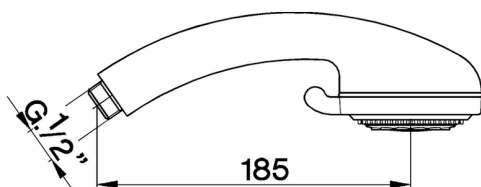

Ares handshower SHOWER_DS014130

MODEL **DS014130**

Ares handshower, 3 sprays ABS

AVAILABLE FINISHINGS

CHARACTERISTICS

2026-05-17