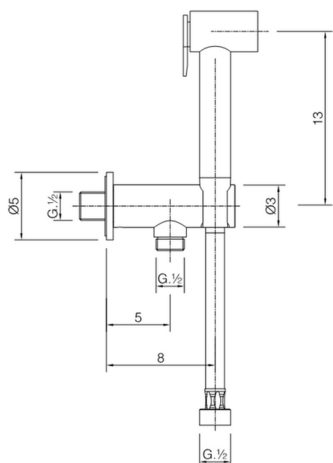

2024-09-08