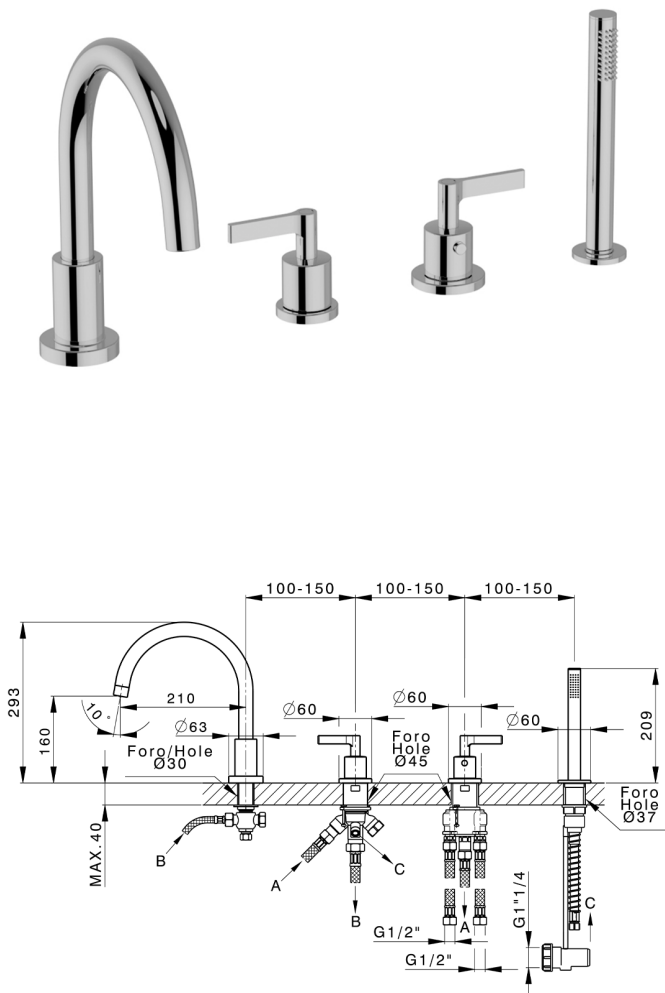

Thermostatic deck-mounted 4-hole mixer GRACE_GLT76010

MODEL **GLT76010**

Thermostatic deck-mounted 4-hole mixer, 2 outlet diverter, 22,5 mm Brass One Spray handshower, 150 cm pull-out flexible hose

AVAILABLE FINISHINGS

-  **21** 21 Chrome
-  **2F** 2F Brushed Nickel
-  **2W** 2W Brushed Gold
-  **5H** 5H Dark Brass Brushed
-  **5L** 5L Brushed Black Titanium
-  **6T** 6T Chrome/Matt Black

CHARACTERISTICS

Cartridge Spare Parts **24.04A.PP**

8x20 Plus P Thermostatic Valve

2025-01-04