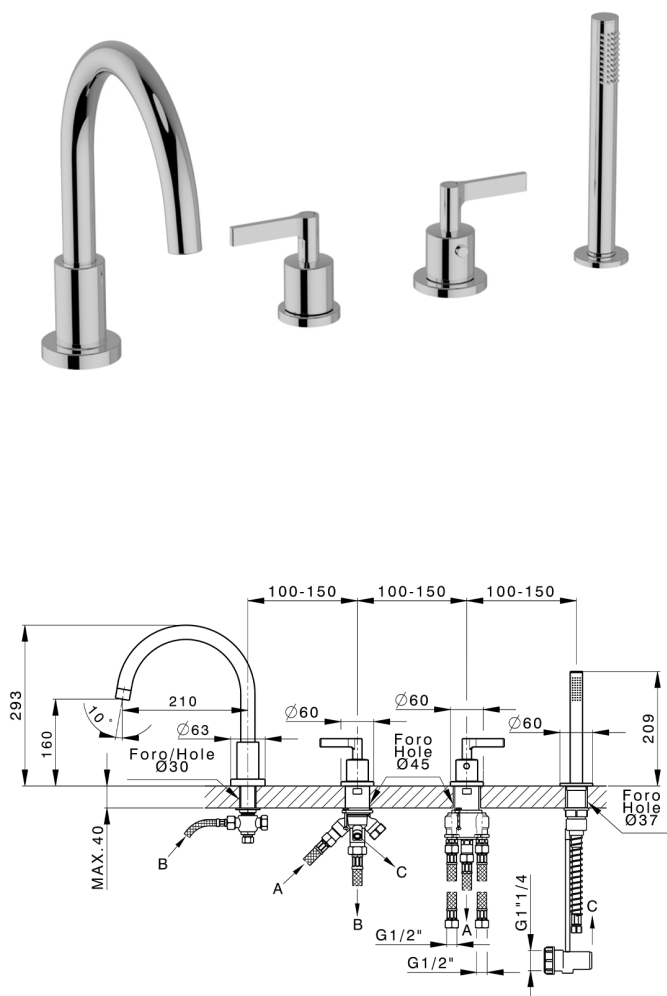

Thermostatic deck-mounted 4-hole mixer GRACE_GLT76010

MODEL **GLT76010**

Thermostatic deck-mounted 4-hole mixer, 2 outlet diverter, 22,5 mm Brass One Spray handshower, 150 cm pull-out flexible hose

AVAILABLE FINISHINGS

-  **21** 21 Chrome
-  **2F** 2F Brushed Nickel
-  **2W** 2W Brushed Gold
-  **5H** 5H Dark Brass Brushed
-  **5L** 5L Brushed Black Titanium
-  **6T** 6T Chrome/Matt Black

CHARACTERISTICS

Cartridge Spare Parts **24.04A.PP**

8x20 Plus P Thermostatic Valve

2025-01-04