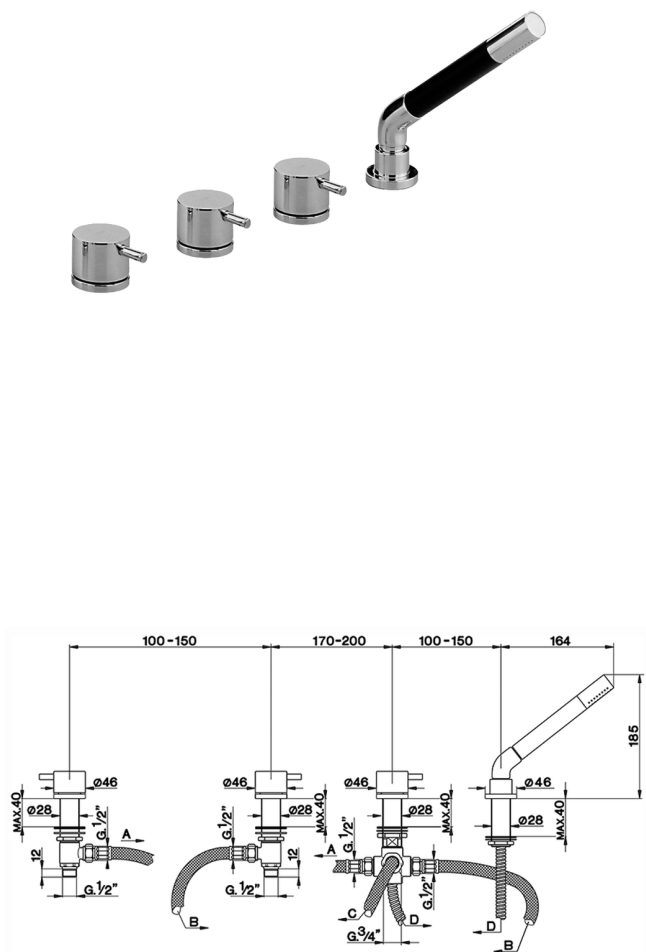

Deck-mounted 4-hole bath mixer LESS MINIMAL_LM000290

MODEL **LM000290**

Deck-mounted 4-hole bath mixer, automatic diverter, Brass minimalistic one spray handshower, 175 cm Brass flexible hose

AVAILABLE FINISHINGS

- **21** 21 Chrome
- **2F** 2F Brushed Nickel
- **40** 40 Matt Black
- **4Q** 4Q Matt White

CHARACTERISTICS

2026-04-28