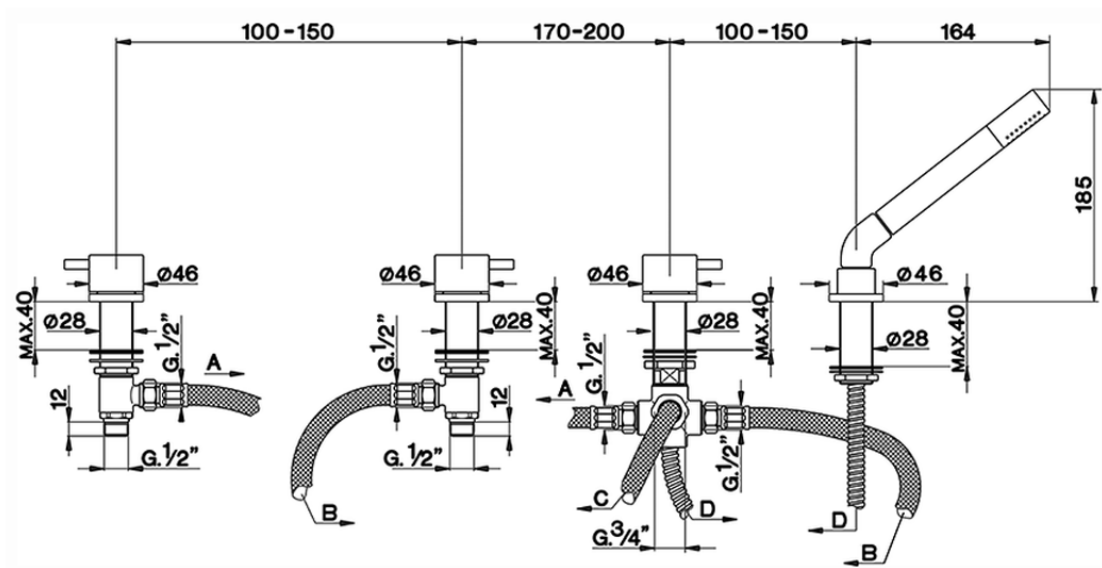

## Deck-mounted 4-hole bath mixer LESS MINIMAL\_LM000290

LM000290

<https://en.cisal.it/deck-mounted-4-hole-bath-mixer-less-minimal-lm000290>

2026-06-29