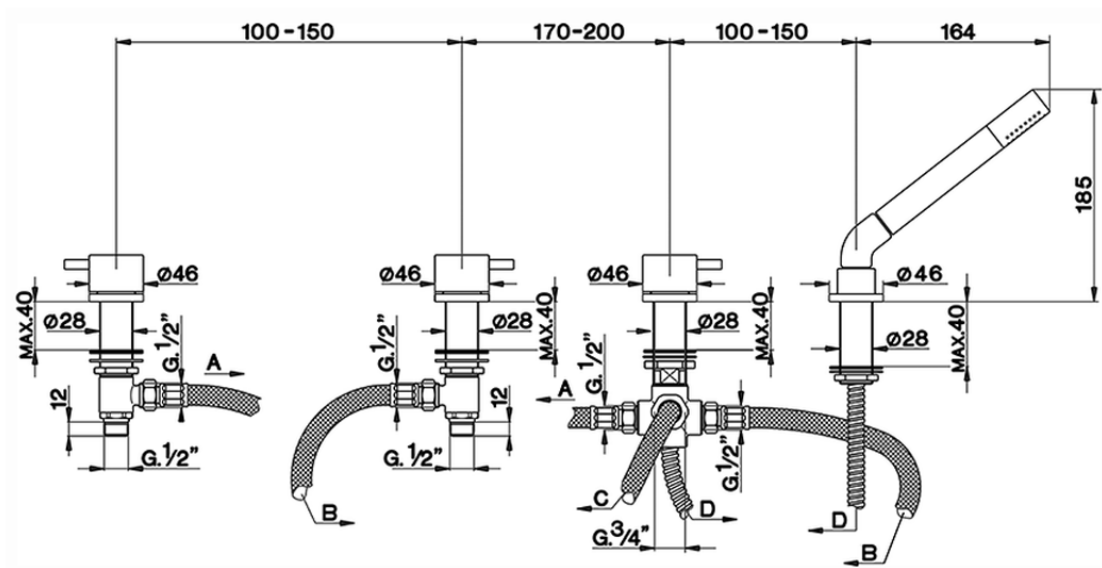

## Deck-mounted 4-hole bath mixer LESS MINIMAL\_LM000290

LM000290

<https://en.cisal.it/deck-mounted-4-hole-bath-mixer-less-minimal-lm000290>

2026-04-08