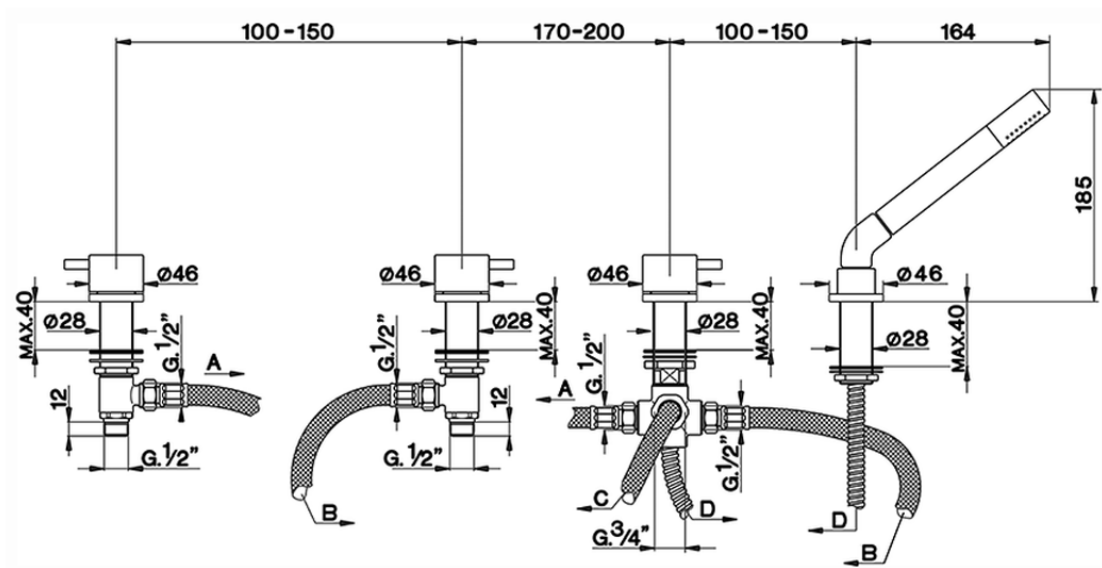

Deck-mounted 4-hole bath mixer LESS MINIMAL_LM000290

LM000290

<https://en.cisal.it/deck-mounted-4-hole-bath-mixer-less-minimal-lm000290>

2026-05-19