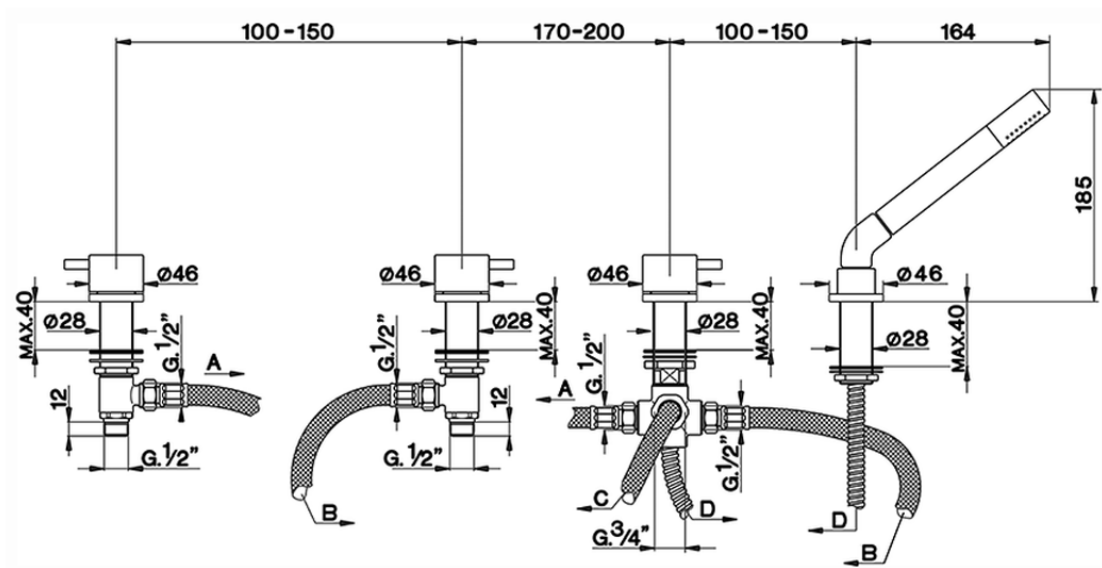

## Deck-mounted 4-hole bath mixer LESS MINIMAL\_LM000290

LM000290

<https://en.cisal.it/deck-mounted-4-hole-bath-mixer-less-minimal-lm000290>

2026-04-28