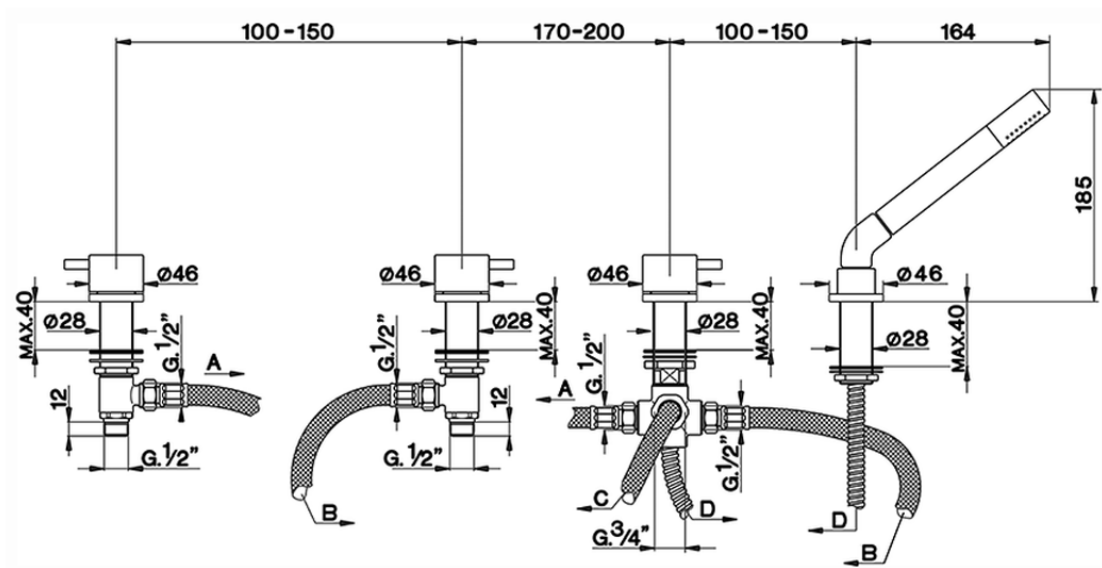

## Deck-mounted 4-hole bath mixer LESS MINIMAL\_LM000290

LM000290

<https://en.cisal.it/deck-mounted-4-hole-bath-mixer-less-minimal-lm000290>

2026-06-13