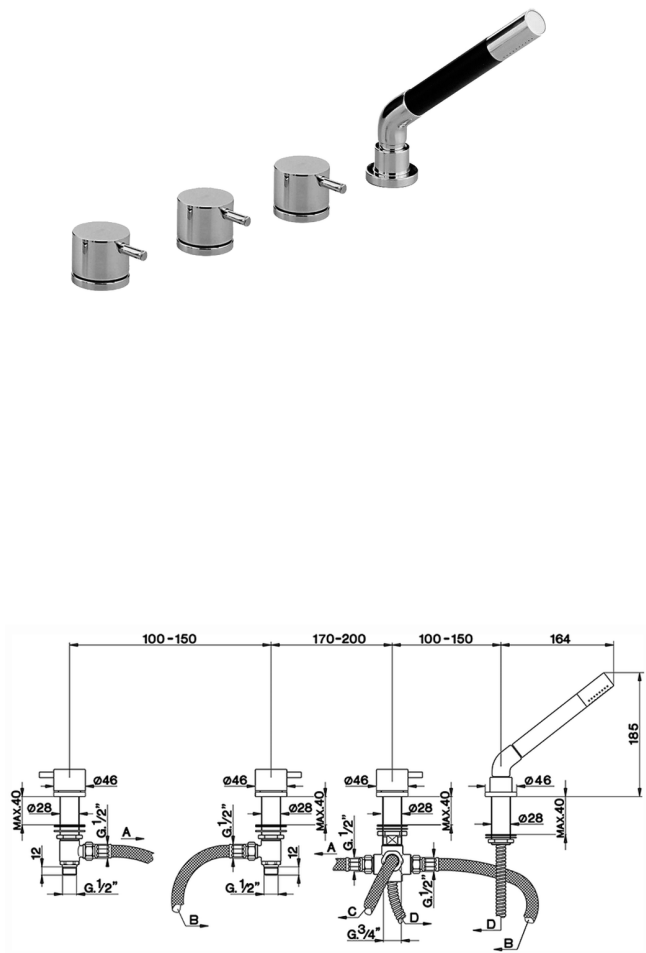

Deck-mounted 4-hole bath mixer LESS MINIMAL_LM000290

MODEL **LM000290**

Deck-mounted 4-hole bath mixer, automatic diverter, Brass minimalistic one spray handshower, 175 cm Brass flexible hose

AVAILABLE FINISHINGS

-  **21** 21 Chrome
-  **2F** 2F Brushed Nickel
-  **40** 40 Matt Black
-  **4Q** 4Q Matt White

CHARACTERISTICS

2026-06-14