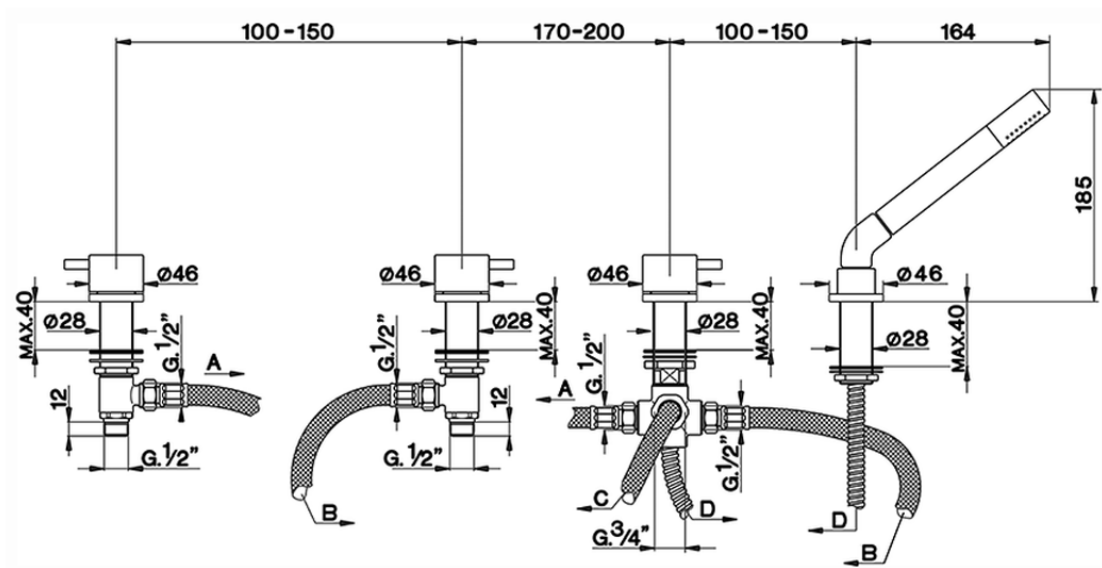

Deck-mounted 4-hole bath mixer LESS MINIMAL_LM000290

LM000290

<https://en.cisal.it/deck-mounted-4-hole-bath-mixer-less-minimal-lm000290>

2026-04-28