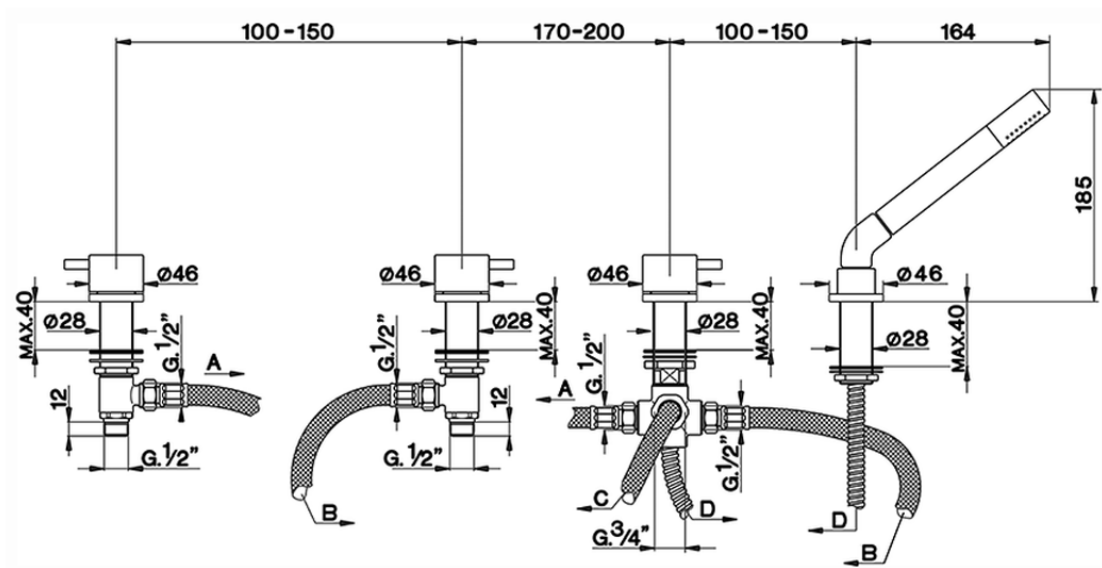

Deck-mounted 4-hole bath mixer LESS MINIMAL_LM000290

LM000290

<https://en.cisal.it/deck-mounted-4-hole-bath-mixer-less-minimal-lm000290>

2026-06-14