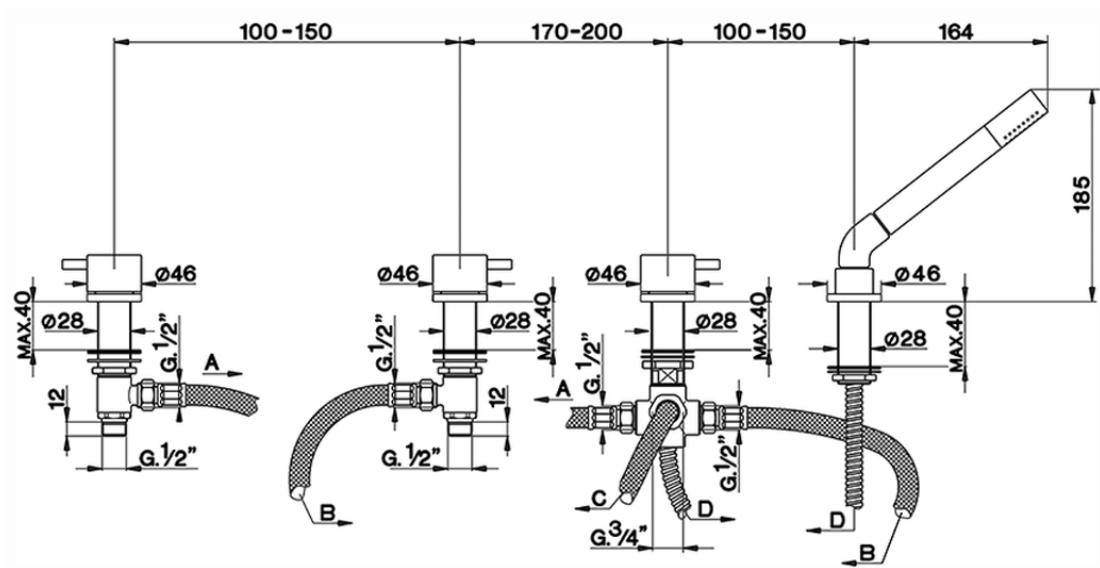

Deck-mounted 4-hole bath mixer LESS MINIMAL_LM000290

LM000290

<https://en.cisal.it/deck-mounted-4-hole-bath-mixer-less-minimal-lm000290>

2026-05-19