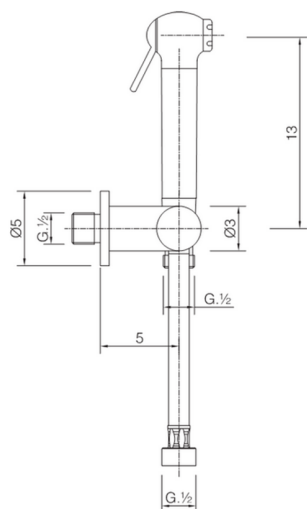

Hygienic Spray

Multi-jets hygienic hand shower, for personal hygiene care.

2026-04-26