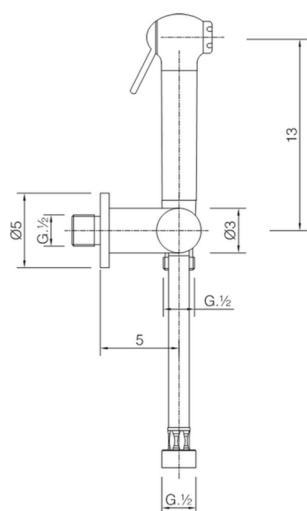

Bidet handshower set HYGENIC SHOWERS_SC007900

MODEL **SC007900**

Bidet handshower set, wall mounted holder with 1/2" valve, Bidet handshower, Brass 120 cm flexible hose

AVAILABLE FINISHINGS

- **21** 21 Chrome
- **24** 24 Gold

CHARACTERISTICS

Bidet handshower

Hygienic Spray

Multi-jets hygienic hand shower, for personal hygiene care.

2026-06-13