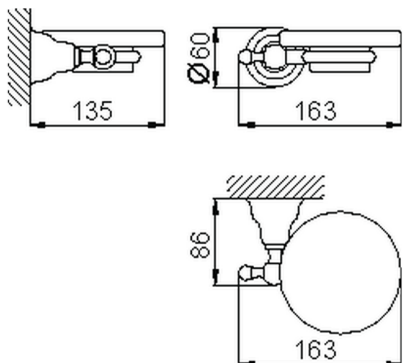

CHARACTERISTICS

2024-12-22