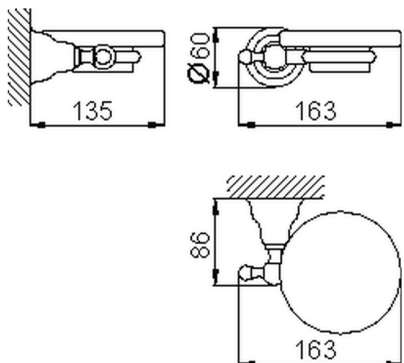

CHARACTERISTICS

2024-12-31