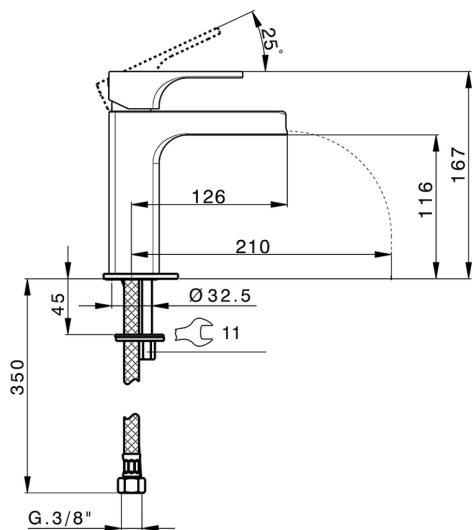

Single lever washbasin mixer large EnergySave CUBIC_CU00C505

MODEL **CU00C505**

Single lever washbasin mixer " large " EnergySave, waterfall spout, without automatic pop-up waste, G.3/8" stainless steel flexible hoses

AVAILABLE FINISHINGS

-  **21** 21 Chrome
-  **2B** 2B Polished Nickel
-  **2F** 2F Brushed Nickel

CHARACTERISTICS

Cartridge Spare Parts **ZZ96691000**

25 mm Cartridge

EcoStop

EcoStop feature limits water flow to approximately 50% of maximum output with one point of resistance on setting. Push slightly past the middle stop only when full water output is required. This will save water up to 50%.

EnergySave

Thanks to the EnergySave device, only cold water will be drawn if the lever is operated in the central position, so that the water heater will not be engaged and no hot water wasted, leading to considerable savings in energy and costs. The temperature can be adjusted by rotating the lever to the left, until the desired temperature is reached.