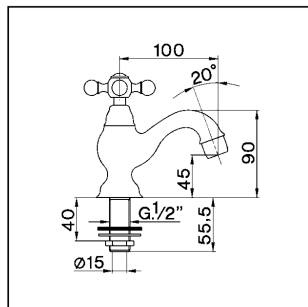

Pillar tap ARCANA CERAMIC_AC000900

MODEL **AC000900**

Pillar tap, without automatic pop-up waste

AVAILABLE FINISHINGS

-  **21** 21 Chrome
-  **24** 24 Gold
-  **26** 26 Old Copper
-  **27** 27 Old Bronze
-  **2A** 2A Satin Brushed Nickel
-  **74** 74 Chrome/Gold

CHARACTERISTICS

Pillar tap ARCANA CERAMIC_AC000900

cisal

AC 00090

- Rubinetto collo cigno
- Basin pillar tap
- Standventil
- Robinet de lavabo

| bar | PORTATA BOCCA DI EROGAZIONE * SPOUT FLOW RATE DURCHFLOSS WANNENEINLAUF DEBIT BEC DEVERSEUR l/min. |
|-----|---|
| 0.5 | 8 |
| 1 | 12 |
| 2 | 16.5 |
| 3 | 20 |
| 4 | 23 |
| 5 | 26 |