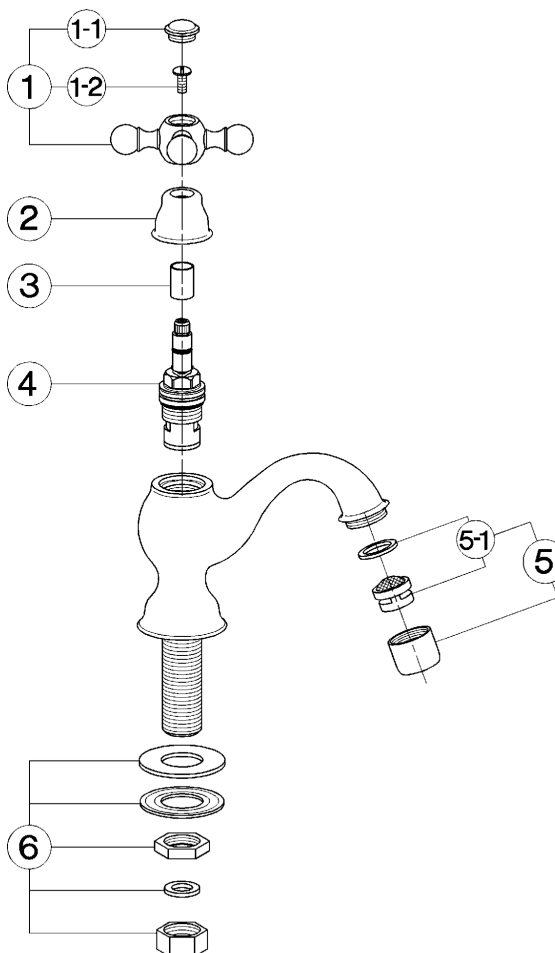

Pillar tap ARCANA CERAMIC_AC000900

MODEL **AC000900**

Pillar tap, without automatic pop-up waste

AVAILABLE FINISHINGS

-  **21** 21 Chrome
-  **24** 24 Gold
-  **26** 26 Old Copper
-  **27** 27 Old Bronze
-  **2A** 2A Satin Brushed Nickel
-  **74** 74 Chrome/Gold

CHARACTERISTICS

Pillar tap ARCANA CERAMIC_AC000900

cisal

AC 00090

- Rubinetto collo cigno
- Basin pillar tap
- Standventil
- Robinet de lavabo

| bar | PORTATA BOCCA DI EROGAZIONE * SPOUT FLOW RATE DURCHFLOSS WANNENEINLAUF DEBIT BEC DEVERSEUR l/min. |
|-----|---|
| 0.5 | 8 |
| 1 | 12 |
| 2 | 16.5 |
| 3 | 20 |
| 4 | 23 |
| 5 | 26 |