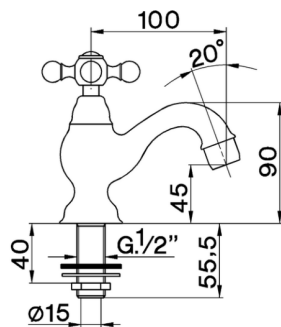

Pillar tap ARCANA CERAMIC_AC000900

MODEL **AC000900**

Pillar tap, without automatic pop-up waste

AVAILABLE FINISHINGS

-  **21** 21 Chrome
-  **24** 24 Gold
-  **26** 26 Old Copper
-  **27** 27 Old Bronze
-  **2A** 2A Satin Brushed Nickel
-  **74** 74 Chrome/Gold

CHARACTERISTICS

Pillar tap ARCANA CERAMIC_AC000900

cisal

AC 00090

- Rubinetto collo cigno
- Basin pillar tap
- Standventil
- Robinet de lavabo

| bar | PORTATA BOCCA DI EROGAZIONE * SPOUT FLOW RATE DURCHFLOSS WANNENEINLAUF DEBIT BEC DEVERSEUR l/min. |
|-----|---|
| 0.5 | 8 |
| 1 | 12 |
| 2 | 16.5 |
| 3 | 20 |
| 4 | 23 |
| 5 | 26 |