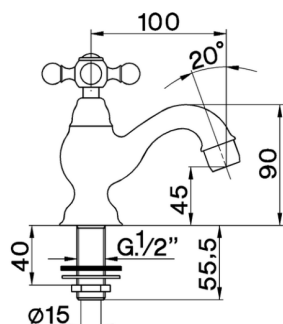

Pillar tap ARCANA CERAMIC_AC000900

MODEL **AC000900**

Pillar tap, without automatic pop-up waste

AVAILABLE FINISHINGS

-  **21** 21 Chrome
-  **24** 24 Gold
-  **26** 26 Old Copper
-  **27** 27 Old Bronze
-  **2A** 2A Satin Brushed Nickel
-  **74** 74 Chrome/Gold

CHARACTERISTICS

Pillar tap ARCANA CERAMIC_AC000900

cisal

AC 00090

- Rubinetto collo cigno
- Basin pillar tap
- Standventil
- Robinet de lavabo

| bar | PORTATA BOCCA DI EROGAZIONE * SPOUT FLOW RATE DURCHFLOSS WANNENEINLAUF DEBIT BEC DEVERSEUR l/min. |
|-----|---|
| 0.5 | 8 |
| 1 | 12 |
| 2 | 16.5 |
| 3 | 20 |
| 4 | 23 |
| 5 | 26 |