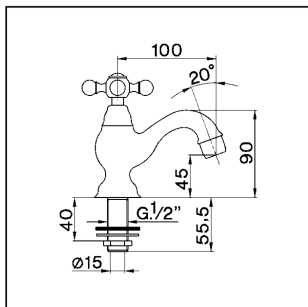

Pillar tap ARCANA CERAMIC_AC000900

MODEL **AC000900**

Pillar tap, without automatic pop-up waste

AVAILABLE FINISHINGS

-  **21** 21 Chrome
-  **24** 24 Gold
-  **26** 26 Old Copper
-  **27** 27 Old Bronze
-  **2A** 2A Satin Brushed Nickel
-  **74** 74 Chrome/Gold

CHARACTERISTICS

Pillar tap ARCANA CERAMIC_AC000900

cisal

AC 00090

- Rubinetto collo cigno
- Basin pillar tap
- Standventil
- Robinet de lavabo

| bar | PORTATA BOCCA DI EROGAZIONE * SPOUT FLOW RATE DURCHFLOSS WANNENEINLAUF DEBIT BEC DEVERSEUR l/min. |
|-----|---|
| 0.5 | 8 |
| 1 | 12 |
| 2 | 16.5 |
| 3 | 20 |
| 4 | 23 |
| 5 | 26 |