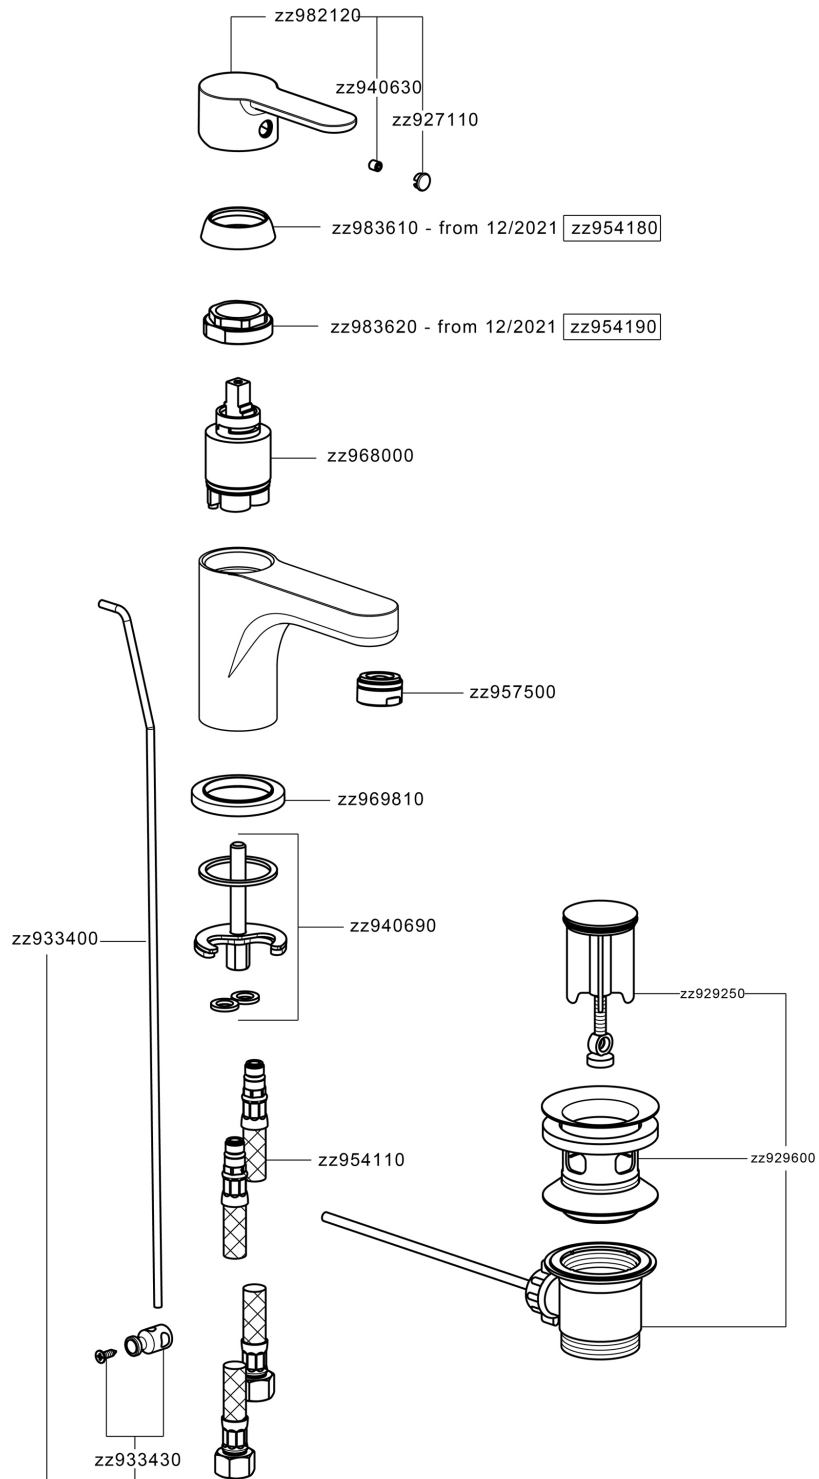

Single lever washbasin mixer EnergySave TENDER_C2000515

C2000515

<https://en.cisal.it/single-lever-washbasin-mixer-energysave-tender-c2000515>

2024-12-22