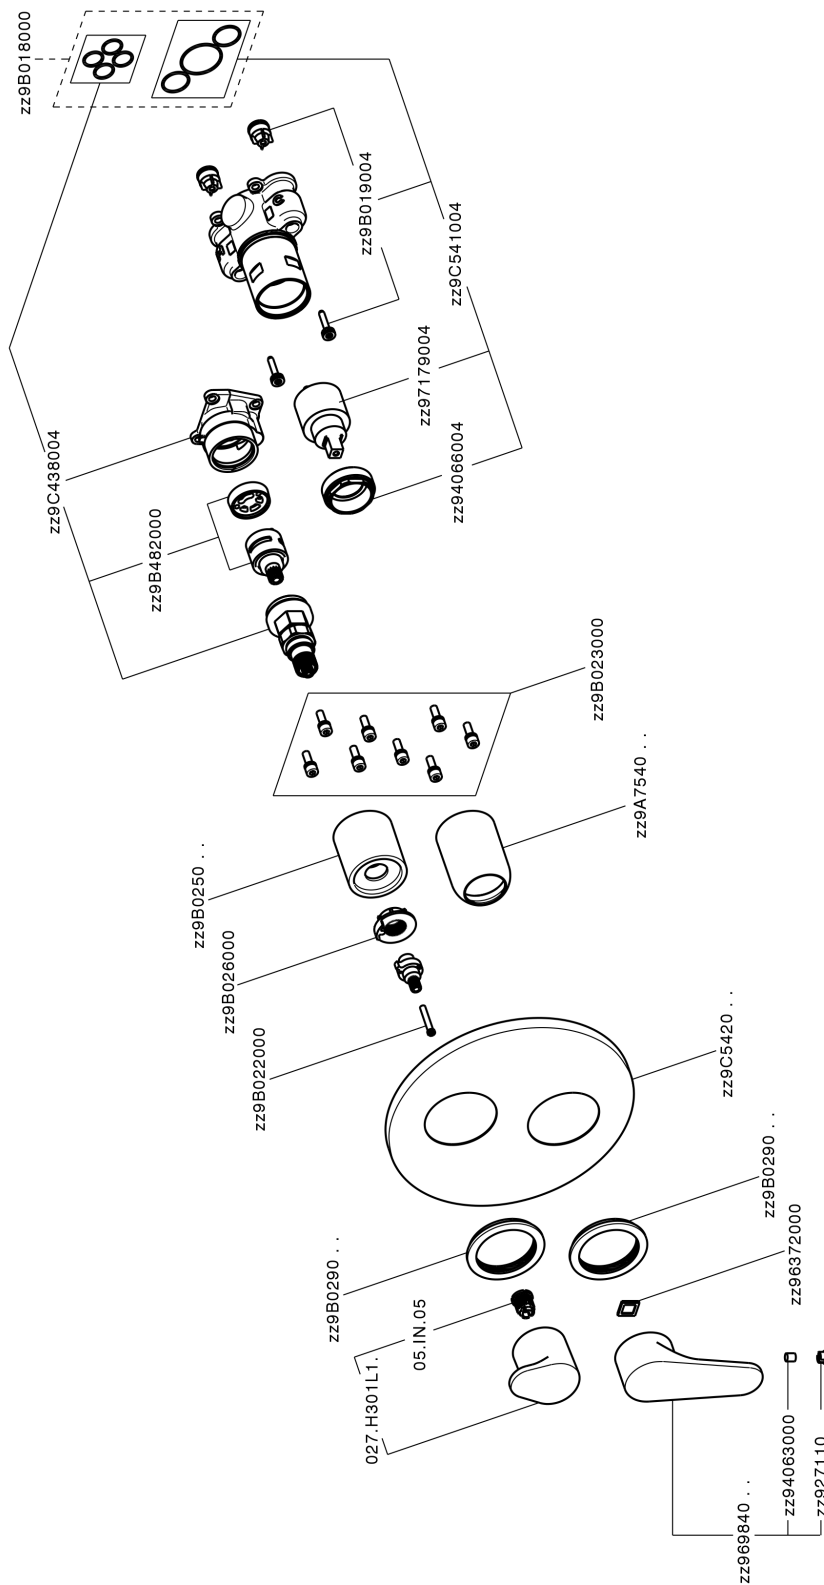

Exposed part for Single Lever One Box Valve ALMA_A30BM030

A30BM030

<https://en.cisal.it/exposed-part-for-single-lever-one-box-valve-agma-a30bm030>

One Box Universal Concealed Part ONE BOX_ZA00B031

ZA00B031

<https://en.cisal.it/one-box-universal-concealed-part-one-box-za00b031>

One Box Universal Concealed Part ONE BOX_ZA00B030

ZA00B030

<https://en.cisal.it/one-box-universal-concealed-part-one-box-za00b030>

2025-01-03