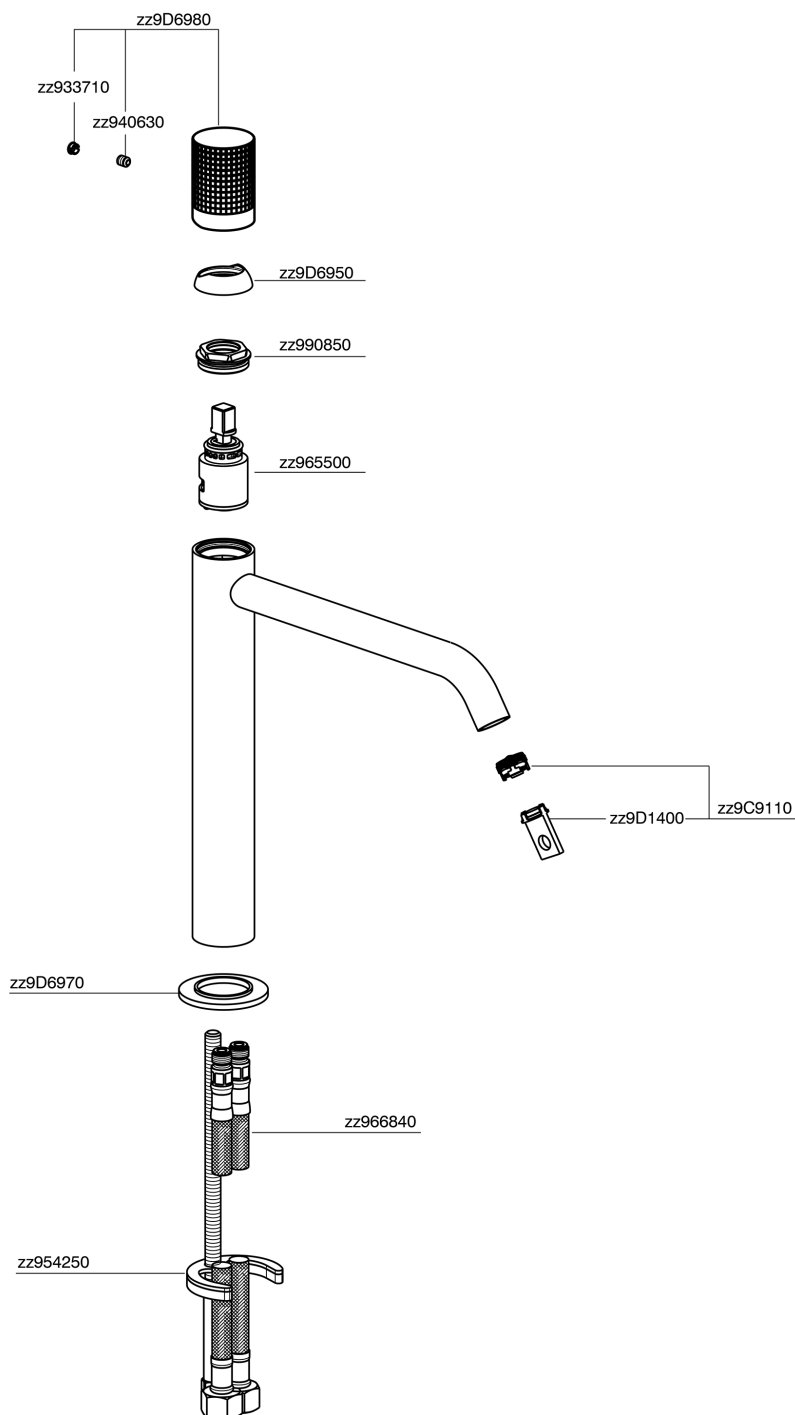

Single lever tall washbasin mixer NUANCE X32_X1003544

MODEL **X1003544**

Single lever tall washbasin mixer, without automatic pop up waste, G.3/8" Stainless Steel Flexible, Inox AISI 316L

AVAILABLE FINISHINGS

-  **5H** 5H Dark Brass Brushed
-  **5L** 5L Brushed Black Titanium
-  **5N** 5N Brushed Rose Gold
-  **D1** D1 Brushed Inox

CHARACTERISTICS

Cartridge Spare Parts **ZZ96550000**

25 mm Cartridge

Single lever tall washbasin mixer NUANCE X32_X1003544

X1003544

<https://en.cisal.it/single-lever-tall-washbasin-mixer-nuance-x32x1003544>

2024-09-16