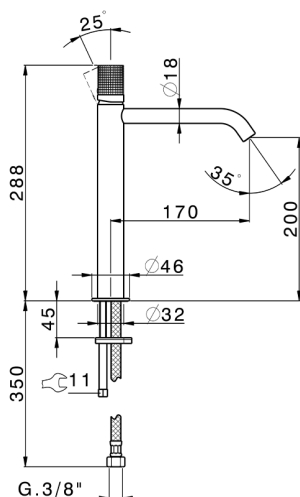

Single lever tall washbasin mixer NUANCE X32_X1003544

MODEL **X1003544**

Single lever tall washbasin mixer, without automatic pop up waste, G.3/8" Stainless Steel Flexible, Inox AISI 316L

AVAILABLE FINISHINGS

-  **5H** 5H Dark Brass Brushed
-  **5L** 5L Brushed Black Titanium
-  **5N** 5N Brushed Rose Gold
-  **D1** D1 Brushed Inox

CHARACTERISTICS

Cartridge Spare Parts **ZZ96550000**

25 mm Cartridge

Single lever tall washbasin mixer NUANCE X32_X1003544

X1003544

<https://en.cisal.it/single-lever-tall-washbasin-mixer-nuance-x32x1003544>

2024-09-16