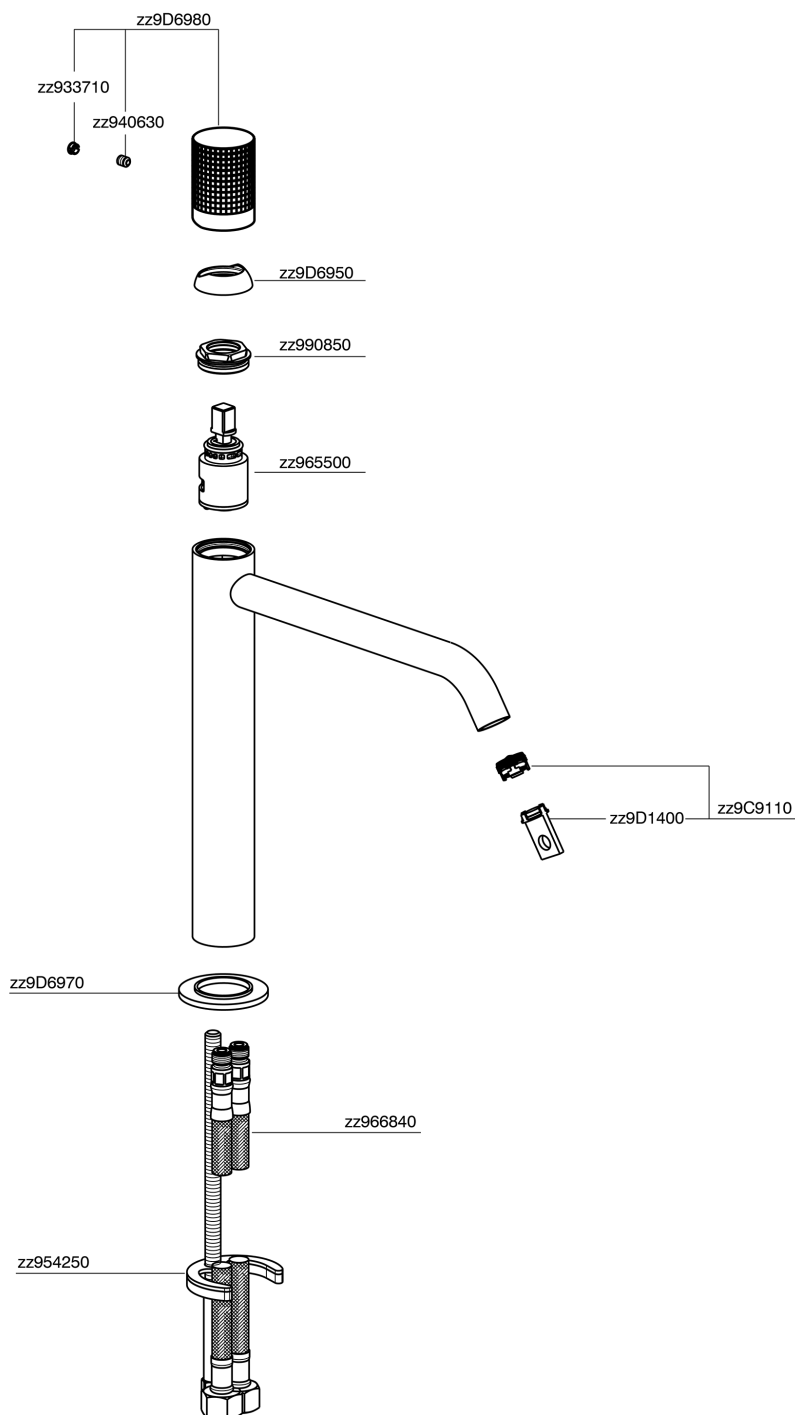

Single lever tall washbasin mixer NUANCE X32_X1003544

X1003544

<https://en.cisal.it/single-lever-tall-washbasin-mixer-nuance-x32x1003544>

2024-09-16