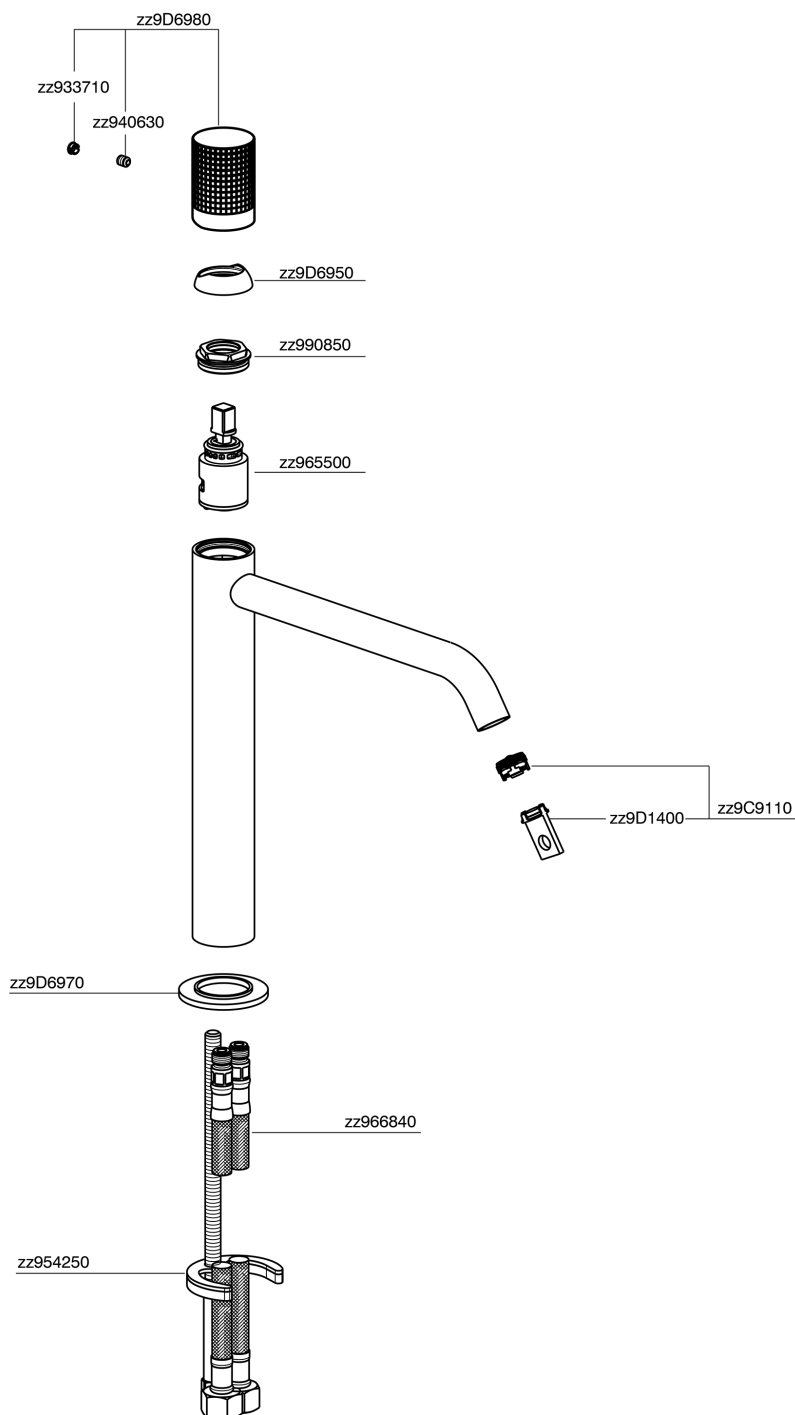

Single lever tall washbasin mixer NUANCE X32_X1003544

MODEL **X1003544**

Single lever tall washbasin mixer, without automatic pop up waste, G.3/8" Stainless Steel Flexible, Inox AISI 316L

AVAILABLE FINISHINGS

-  **5H** 5H Dark Brass Brushed
-  **5L** 5L Brushed Black Titanium
-  **5N** 5N Brushed Rose Gold
-  **D1** D1 Brushed Inox

CHARACTERISTICS

Cartridge Spare Parts **ZZ96550000**

25 mm Cartridge

Single lever tall washbasin mixer NUANCE X32_X1003544

X1003544

<https://en.cisal.it/single-lever-tall-washbasin-mixer-nuance-x32x1003544>

2024-09-19