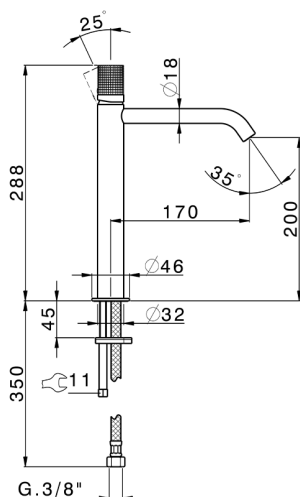

Single lever tall washbasin mixer NUANCE X32_X1003544

MODEL **X1003544**

Single lever tall washbasin mixer, without automatic pop up waste, G.3/8" Stainless Steel Flexible, Inox AISI 316L

AVAILABLE FINISHINGS

-  **5H** 5H Dark Brass Brushed
-  **5L** 5L Brushed Black Titanium
-  **5N** 5N Brushed Rose Gold
-  **D1** D1 Brushed Inox

CHARACTERISTICS

Cartridge Spare Parts **ZZ96550000**

25 mm Cartridge

Single lever tall washbasin mixer NUANCE X32_X1003544

X1003544

<https://en.cisal.it/single-lever-tall-washbasin-mixer-nuance-x32x1003544>

2024-09-19