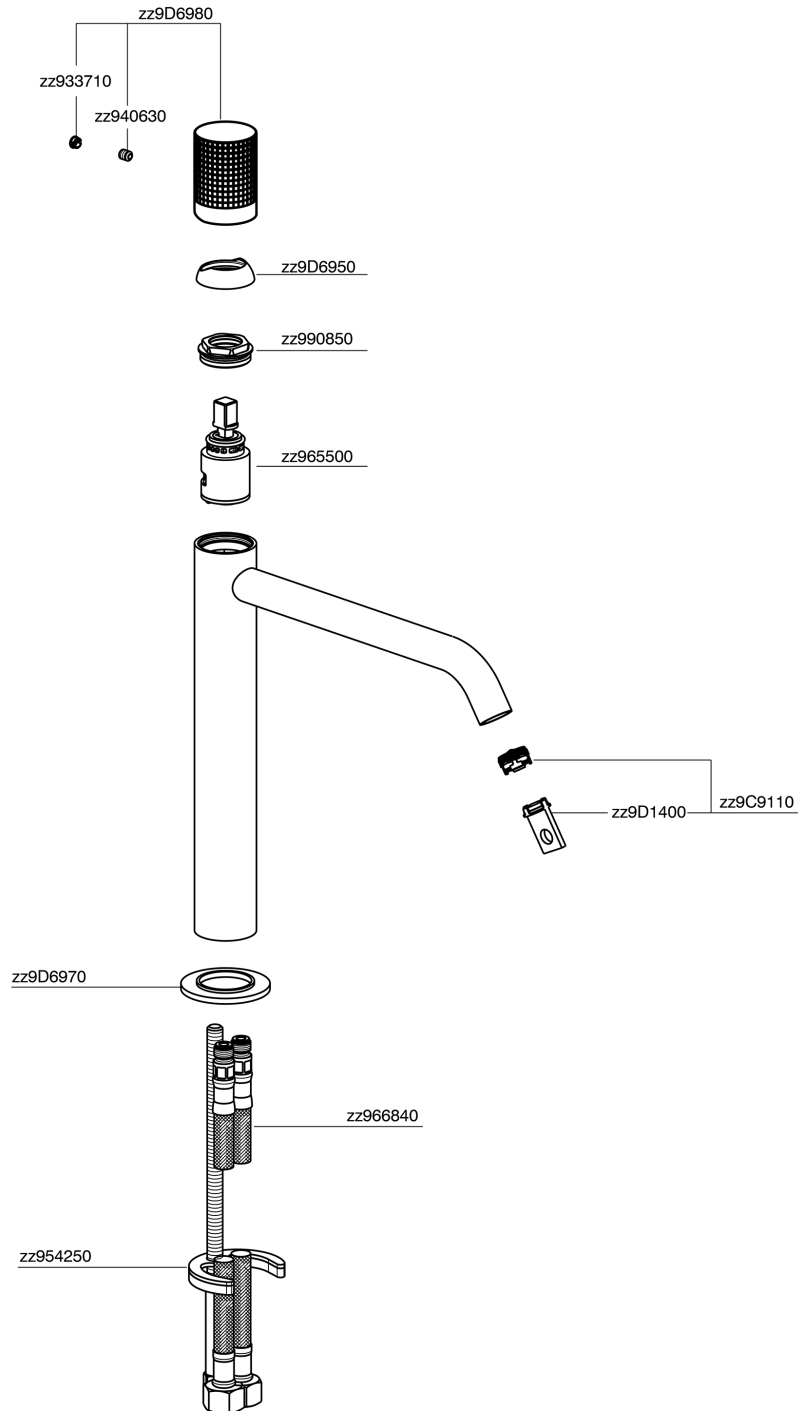

Single lever tall washbasin mixer NUANCE X32_X1003544

X1003544

<https://en.cisal.it/single-lever-tall-washbasin-mixer-nuance-x32x1003544>

2024-09-19