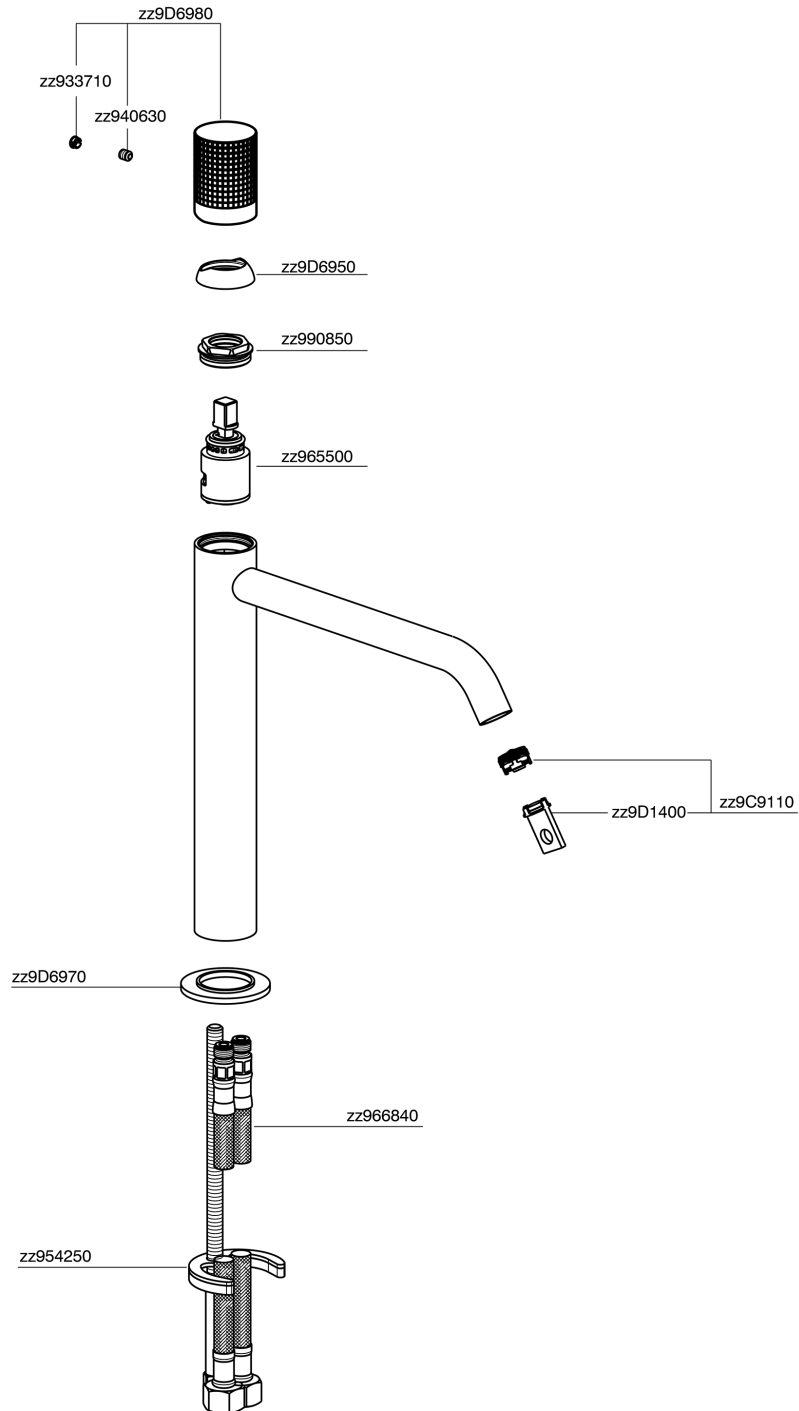

Single lever tall washbasin mixer NUANCE X32_X1003544

MODEL **X1003544**

Single lever tall washbasin mixer, without automatic pop up waste, G.3/8" Stainless Steel Flexible, Inox AISI 316L

AVAILABLE FINISHINGS

-  **5H** 5H Dark Brass Brushed
-  **5L** 5L Brushed Black Titanium
-  **5N** 5N Brushed Rose Gold
-  **D1** D1 Brushed Inox

CHARACTERISTICS

Cartridge Spare Parts **ZZ96550000**

25 mm Cartridge

Single lever tall washbasin mixer NUANCE X32_X1003544

X1003544

<https://en.cisal.it/single-lever-tall-washbasin-mixer-nuance-x32x1003544>

2024-09-19