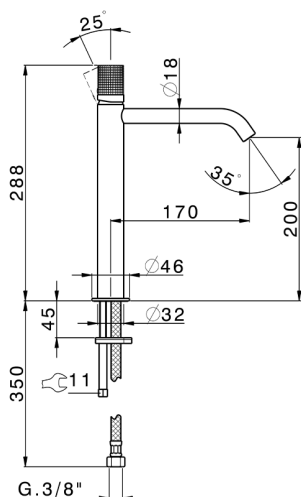

Single lever tall washbasin mixer NUANCE X32_X1003544

MODEL **X1003544**

Single lever tall washbasin mixer, without automatic pop up waste, G.3/8" Stainless Steel Flexible, Inox AISI 316L

AVAILABLE FINISHINGS

-  **5H** 5H Dark Brass Brushed
-  **5L** 5L Brushed Black Titanium
-  **5N** 5N Brushed Rose Gold
-  **D1** D1 Brushed Inox

CHARACTERISTICS

Cartridge Spare Parts **ZZ96550000**

25 mm Cartridge

Single lever tall washbasin mixer NUANCE X32_X1003544

X1003544

<https://en.cisal.it/single-lever-tall-washbasin-mixer-nuance-x32x1003544>

2024-09-19