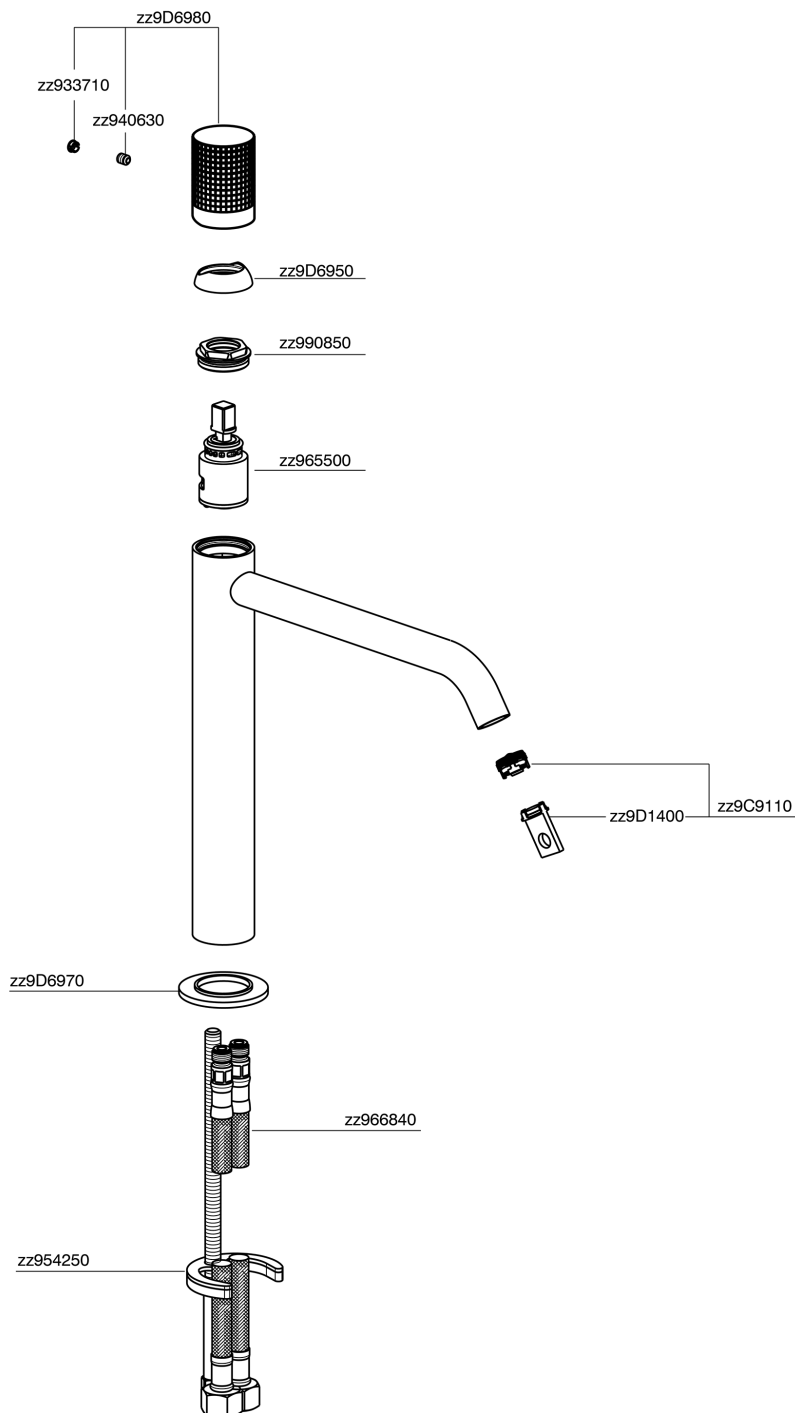

Single lever tall washbasin mixer NUANCE X32_X1003544

MODEL **X1003544**

Single lever tall washbasin mixer, without automatic pop up waste, G.3/8" Stainless Steel Flexible, Inox AISI 316L

AVAILABLE FINISHINGS

-  **5H** 5H Dark Brass Brushed
-  **5L** 5L Brushed Black Titanium
-  **5N** 5N Brushed Rose Gold
-  **D1** D1 Brushed Inox

CHARACTERISTICS

Cartridge Spare Parts **ZZ96550000**

25 mm Cartridge

Single lever tall washbasin mixer NUANCE X32_X1003544

X1003544

<https://en.cisal.it/single-lever-tall-washbasin-mixer-nuance-x32x1003544>

2024-09-19