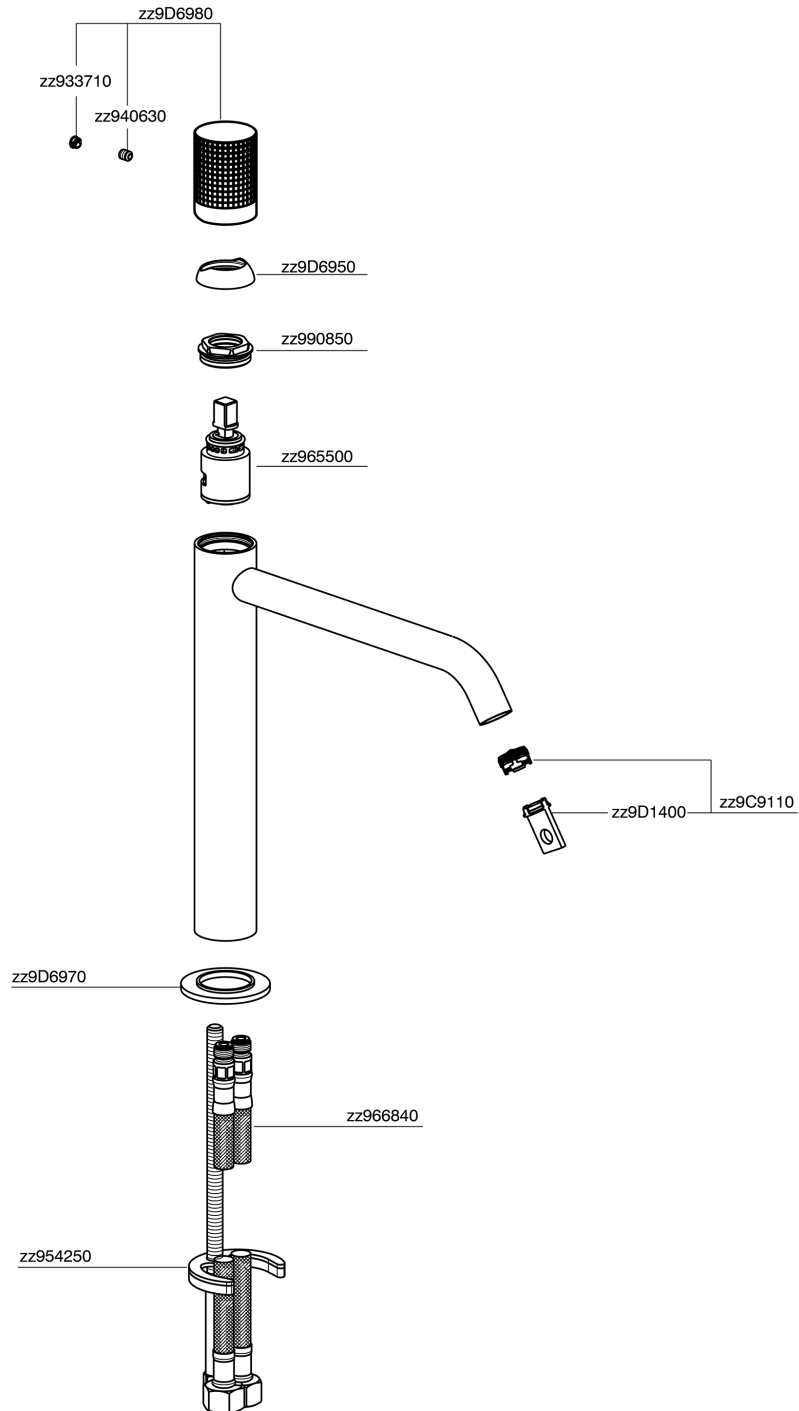

## Single lever tall washbasin mixer NUANCE X32\_X1003544

X1003544

<https://en.cisal.it/single-lever-tall-washbasin-mixer-nuance-x32x1003544>

2024-09-19