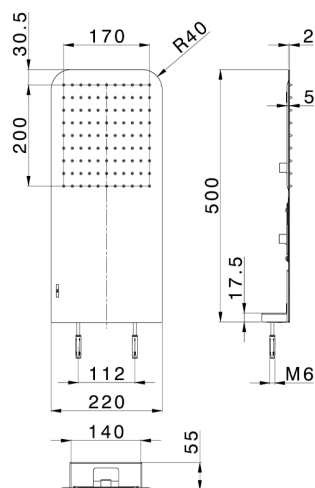

500x220 mm wall-mounted showerhead XION_ZS022100

MODEL **ZS022100**

500x220 mm wall-mounted showerhead, rain function, with patented safety valve, Stainless Steel AISI 304

AVAILABLE FINISHINGS

D1 D1 Brushed Inox

CHARACTERISTICS

2026-05-15