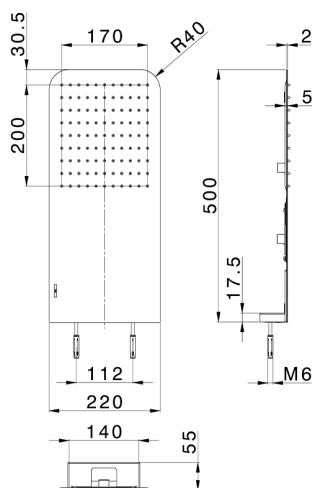

500x220 mm wall-mounted showerhead XION_ZS022100

MODEL **ZS022100**

500x220 mm wall-mounted showerhead, rain function, with patented safety valve, Stainless Steel AISI 304

AVAILABLE FINISHINGS

D1 D1 Brushed Inox

CHARACTERISTICS

2026-06-25