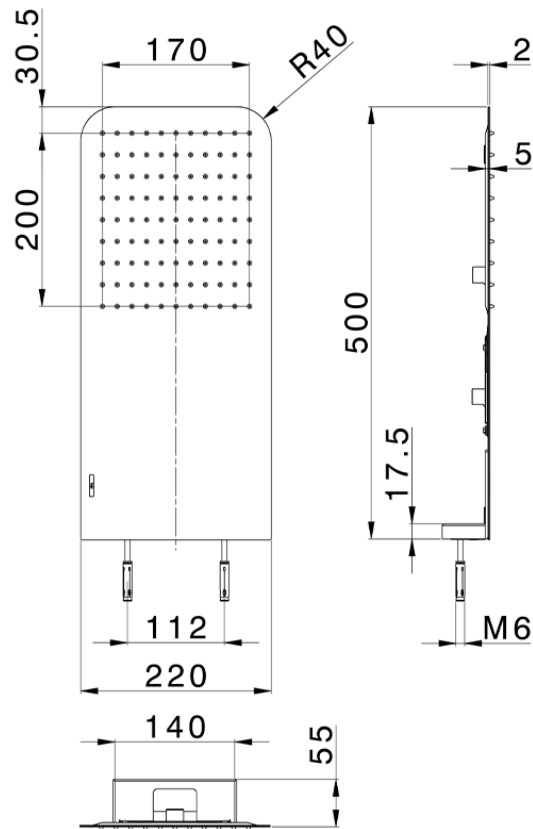

500x220 mm wall-mounted showerhead XION_ZS022100

ZS022100

<https://en.cisal.it/500x220-mm-wall-mounted-showerhead-xion-zs022100>

2026-06-04