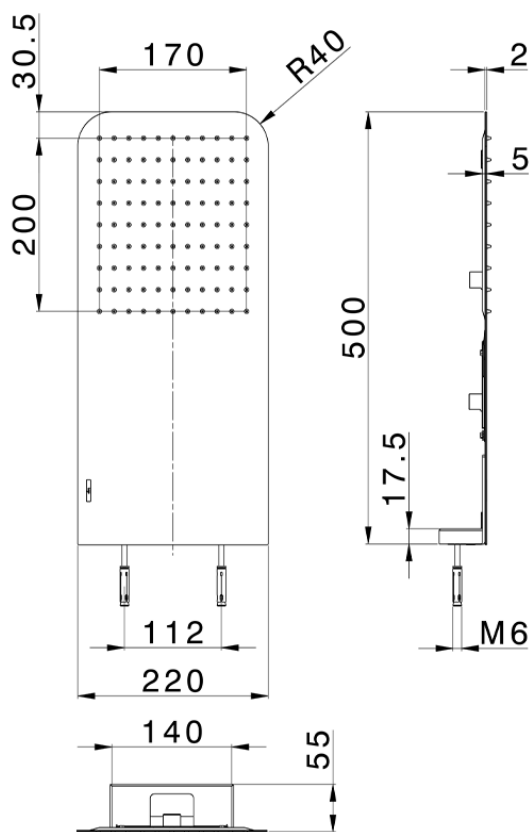

500x220 mm wall-mounted showerhead XION_ZS022100

ZS022100

<https://en.cisal.it/500x220-mm-wall-mounted-showerhead-xion-zs022100>

2026-05-15