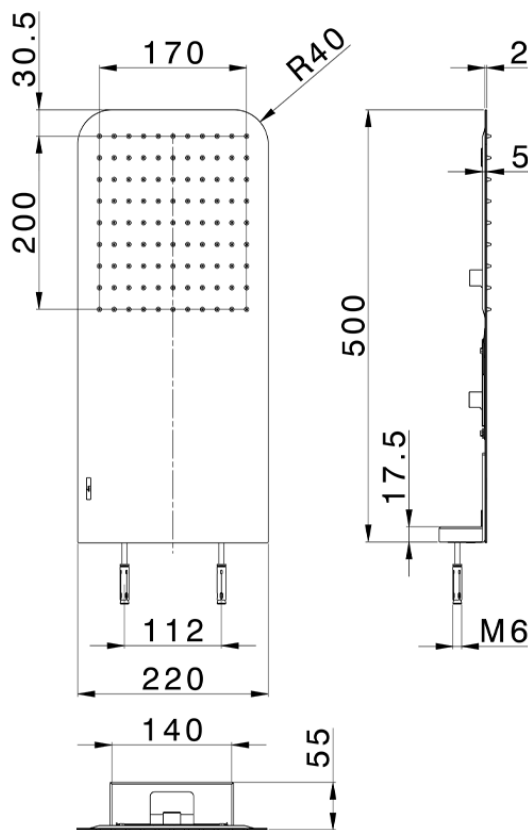

500x220 mm wall-mounted showerhead XION_ZS022100

ZS022100

<https://en.cisal.it/500x220-mm-wall-mounted-showerhead-xion-zs022100>

2026-04-04