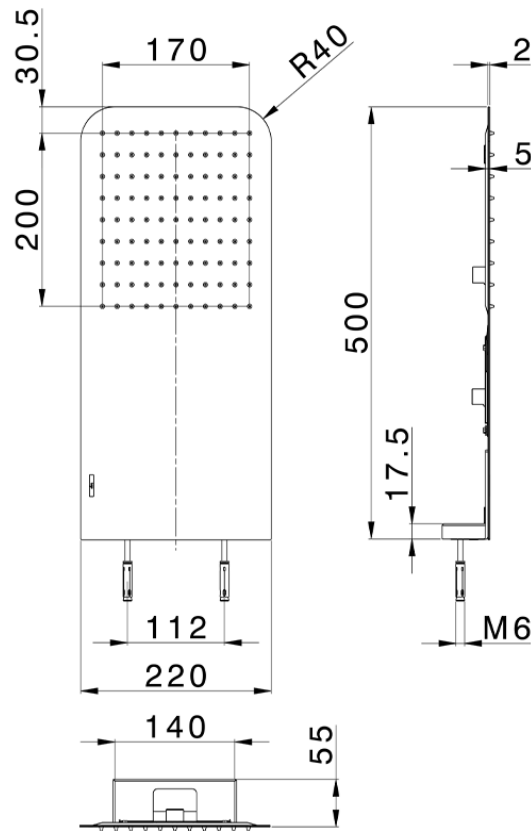

500x220 mm wall-mounted showerhead XION_ZS022100

ZS022100

<https://en.cisal.it/500x220-mm-wall-mounted-showerhead-xion-zs022100>

2026-06-25