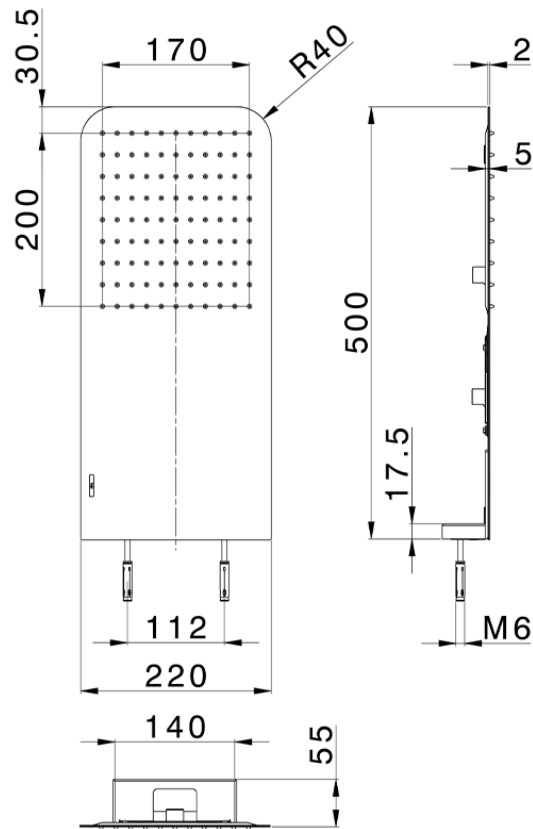

## 500x220 mm wall-mounted showerhead XION\_ZS022100

ZS022100

<https://en.cisal.it/500x220-mm-wall-mounted-showerhead-xion-zs022100>

2026-04-24