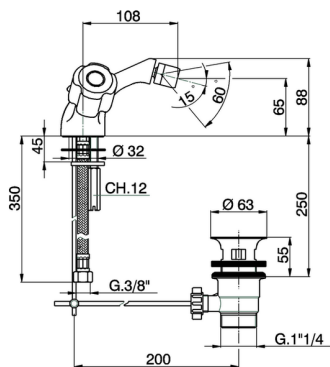

2024-09-16