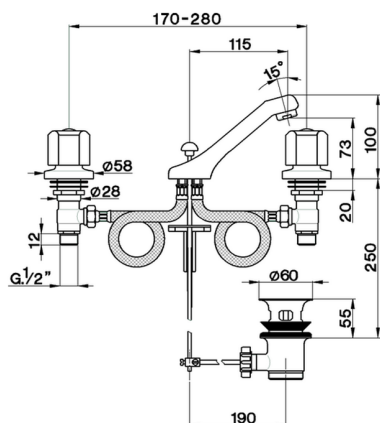

Washbasin 3-holes mixer TR_TR001011

MODEL **TR001011**

Washbasin 3-holes mixer, with automatic 1"1/4
automatic pop-up waste, without handles

AVAILABLE FINISHINGS

CHARACTERISTICS

2024-12-22