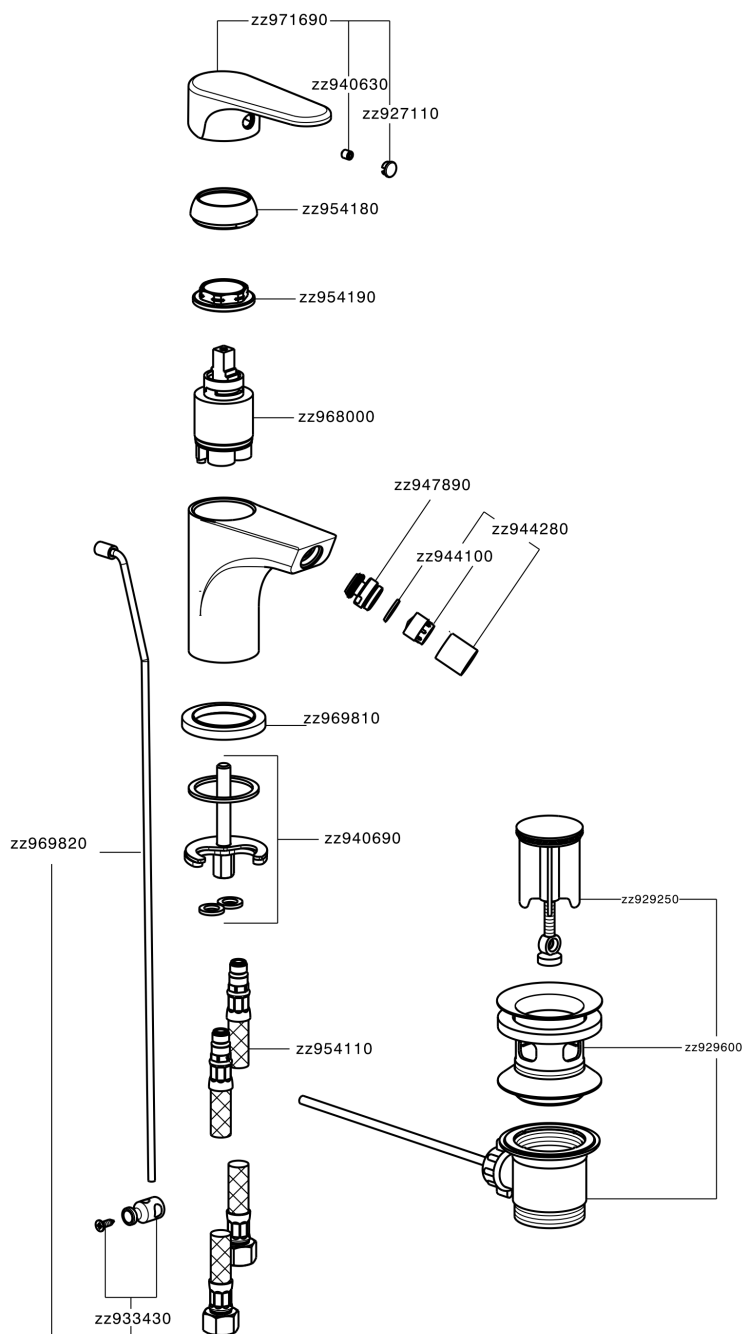

Single lever bidet mixer EnergySave ALMA_A3000555

A3000555

<https://en.cisal.it/single-lever-bidet-mixer-energysave-alma-a3000555>

2024-12-22