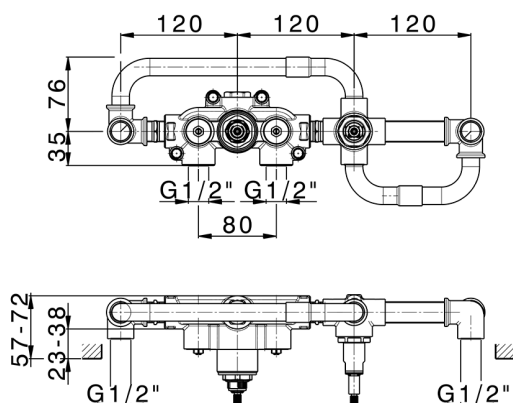

Exposed part for con.thermo. bath mixer, 2-outlet GRACE_MN019441

MODEL **MN019441**

Exposed part for con.thermo.bath mixer, 2-outlet,with 2 outlet deviasstop,22,5 mm Brass One Spray handshower,150 cm SUPREME smooth flexible hose,without concealed part - for item ZA019440

MODEL **ZA019440**

Concealed thermostatic bath mixer, 2-outlets, without trim kit

AVAILABLE FINISHINGS

 **04** 04 Without finishing

CHARACTERISTICS

Concealed **1**
 Cartridge Spare Parts **24.04A.PP**
8x20 Plus P Thermostatic Valve