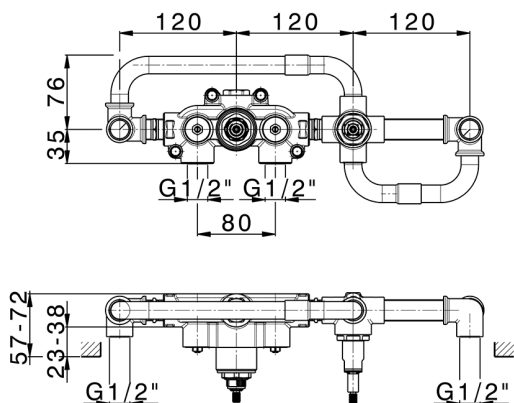

Exposed part for con.thermo. bath mixer, 2-outlet GRACE_MN019441

MODEL **MN019441**

Exposed part for con.thermo.bath mixer, 2-outlet,with 2 outlet deviasstop,22,5 mm Brass One Spray handshower,150 cm SUPREME smooth flexible hose,without concealed part - for item ZA019440

MODEL **ZA019440**

Concealed thermostatic bath mixer, 2-outlets, without trim kit

AVAILABLE FINISHINGS

 **04** 04 Without finishing

CHARACTERISTICS

Concealed **1**
 Cartridge Spare Parts **24.04A.PP**
8x20 Plus P Thermostatic Valve