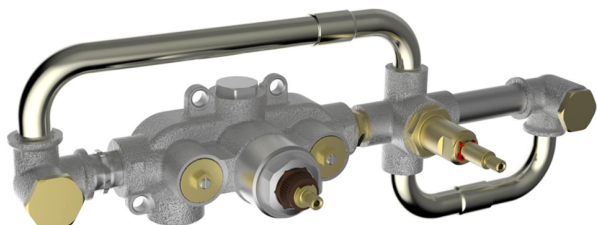

Exposed part for con.thermo. bath mixer, 2-outlet GRACE_MN019441

MODEL **MN019441**

Exposed part for con.thermo.bath mixer, 2-outlet,with 2 outlet deviasstop,22,5 mm Brass One Spray handshower,150 cm SUPREME smooth flexible hose,without concealed part - for item ZA019440

Installation **Concealed**

Required concealed parts **ZA019440**

Thermostatic

The Cisal thermostatic is your personal water manager, helping you to handle, control and save water and energy.

Concealed thermostatic bath mixer, 2-outlets CONCEALED_ZA019440

MODEL **ZA019440**

Concealed thermostatic bath mixer, 2-outlets, without trim kit

AVAILABLE FINISHINGS

 **04** 04 Without finishing

CHARACTERISTICS

Concealed **1**
 Cartridge Spare Parts **24.04A.PP**
8x20 Plus P Thermostatic Valve

Thermostatic

The Cisal thermostatic is your personal water manager, helping you to handle, control and save water and energy.

2026-04-30