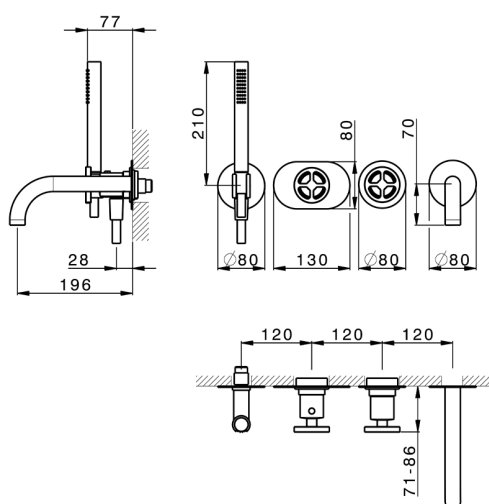

Exposed part for con.thermo. bath mixer, 2-outlet GRACE_MN019441

MODEL **MN019441**

Exposed part for con.thermo.bath mixer, 2-outlet,with 2 outlet deviasstop,22,5 mm Brass One Spray handshower,150 cm SUPREME smooth flexible hose,without concealed part - for item ZA019440

Installation **Concealed**

Required concealed parts **ZA019440**

Thermostatic

The Cisal thermostatic is your personal water manager, helping you to handle, control and save water and energy.

Concealed thermostatic bath mixer, 2-outlets CONCEALED_ZA019440

MODEL **ZA019440**

Concealed thermostatic bath mixer, 2-outlets, without trim kit

AVAILABLE FINISHINGS

 **04** 04 Without finishing

CHARACTERISTICS

Concealed **1**
 Cartridge Spare Parts **24.04A.PP**
8x20 Plus P Thermostatic Valve