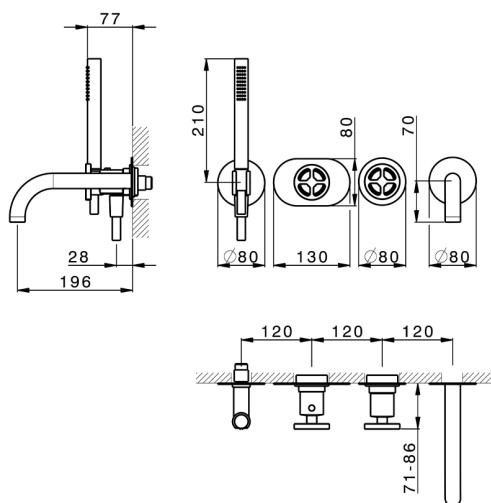

Exposed part for con.thermo. bath mixer, 2-outlet GRACE_MN019441

MODEL **MN019441**

Exposed part for con.thermo.bath mixer, 2-outlet,with 2 outlet deviasstop,22,5 mm Brass One Spray handshower,150 cm SUPREME smooth flexible hose,without concealed part - for item ZA019440

AVAILABLE FINISHINGS

- **21** 21 Chrome
- **2F** 2F Brushed Nickel
- **2W** 2W Brushed Gold
- **5H** 5H Dark Brass Brushed
- **5L** 5L Brushed Black Titanium
- **6T** 6T Chrome/Matt Black

CHARACTERISTICS

Installation **Concealed**

Required concealed parts **ZA019440**

Thermostatic

The Cisal thermostatic is your personal water manager, helping you to handle, control and save water and energy.