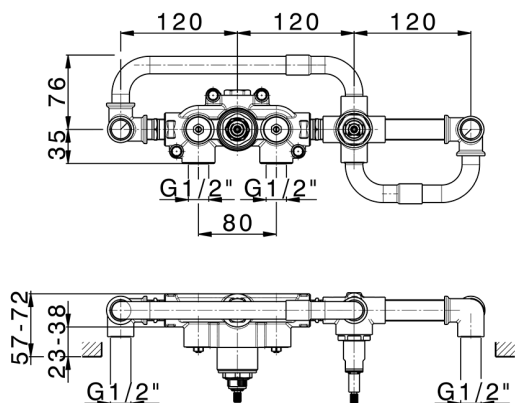

Exposed part for con.thermo. bath mixer, 2-outlet GRACE_MN019441

MODEL **MN019441**

Exposed part for con.thermo.bath mixer, 2-outlet,with 2 outlet deviasstop,22,5 mm Brass One Spray handshower,150 cm SUPREME smooth flexible hose,without concealed part - for item ZA019440

MODEL **ZA019440**

Concealed thermostatic bath mixer, 2-outlets, without trim kit

AVAILABLE FINISHINGS

CHARACTERISTICS

Concealed **1**
 Cartridge Spare Parts **24.04A.PP**
8x20 Plus P Thermostatic Valve

Thermostatic