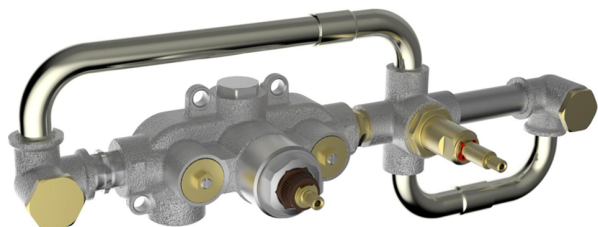

Exposed part for con.thermo. bath mixer, 2-outlet GRACE_MN019441

MODEL **MN019441**

Exposed part for con.thermo.bath mixer, 2-outlet,with 2 outlet deviasstop,22,5 mm Brass One Spray handshower,150 cm SUPREME smooth flexible hose,without concealed part - for item ZA019440

Installation **Concealed**
 Required concealed parts **ZA019440**

Thermostatic

The Cisal thermostatic is your personal water manager, helping you to handle, control and save water and energy.

Concealed thermostatic bath mixer, 2-outlets CONCEALED_ZA019440

MODEL **ZA019440**

Concealed thermostatic bath mixer, 2-outlets, without trim kit

AVAILABLE FINISHINGS

CHARACTERISTICS

Concealed **1**
 Cartridge Spare Parts **24.04A.PP**
8x20 Plus P Thermostatic Valve

Thermostatic

The Cisal thermostatic is your personal water manager, helping you to handle, control and save water and energy.

2026-04-29