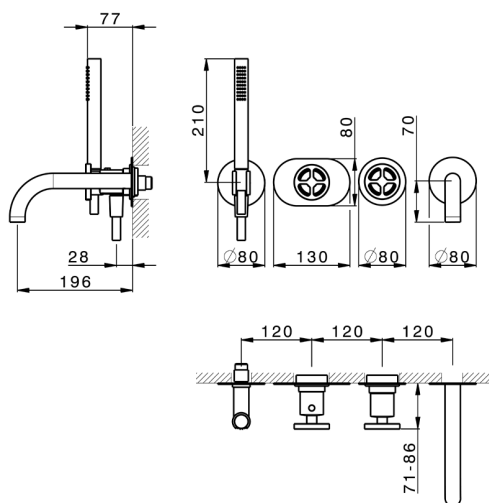

Exposed part for con.thermo. bath mixer, 2-outlet GRACE_MN019441

MODEL **MN019441**

Exposed part for con.thermo.bath mixer, 2-outlet,with 2 outlet deviasstop,22,5 mm Brass One Spray handshower,150 cm SUPREME smooth flexible hose,without concealed part - for item ZA019440

Installation **Concealed**
 Required concealed parts **ZA019440**

Thermostatic

The Cisal thermostatic is your personal water manager, helping you to handle, control and save water and energy.

Concealed thermostatic bath mixer, 2-outlets CONCEALED_ZA019440

MODEL **ZA019440**

Concealed thermostatic bath mixer, 2-outlets, without trim kit

AVAILABLE FINISHINGS

CHARACTERISTICS

Concealed **1**
 Cartridge Spare Parts **24.04A.PP**
8x20 Plus P Thermostatic Valve

Thermostatic