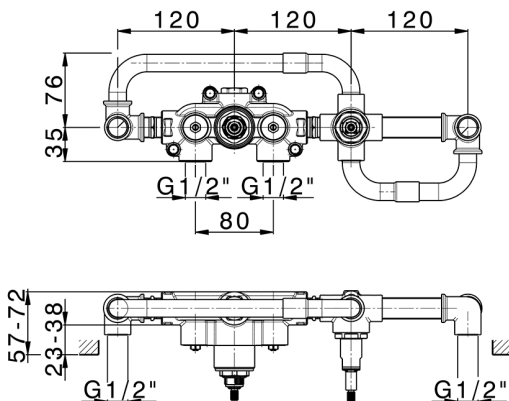

Exposed part for con.thermo. bath mixer, 2-outlet GRACE_MN019441

MODEL **MN019441**

Exposed part for con.thermo.bath mixer, 2-outlet,with 2 outlet deviasstop,22,5 mm Brass One Spray handshower,150 cm SUPREME smooth flexible hose,without concealed part - for item ZA019440

MODEL **ZA019440**

Concealed thermostatic bath mixer, 2-outlets, without trim kit

AVAILABLE FINISHINGS

 **04** 04 Without finishing

CHARACTERISTICS

Concealed **1**
 Cartridge Spare Parts **24.04A.PP**
8x20 Plus P Thermostatic Valve