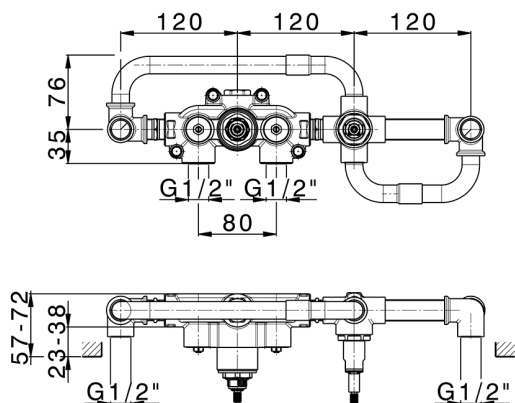

Exposed part for con.thermo. bath mixer, 2-outlet GRACE_MN019441

MODEL **MN019441**

Exposed part for con.thermo.bath mixer, 2-outlet,with 2 outlet deviasstop,22,5 mm Brass One Spray handshower,150 cm SUPREME smooth flexible hose,without concealed part - for item ZA019440

MODEL **ZA019440**

Concealed thermostatic bath mixer, 2-outlets, without trim kit

AVAILABLE FINISHINGS

04 04 Without finishing

CHARACTERISTICS

Concealed **1**
 Cartridge Spare Parts **24.04A.PP**
8x20 Plus P Thermostatic Valve