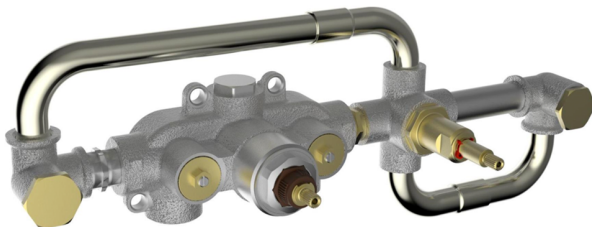

Exposed part for con.thermo. bath mixer, 2-outlet GRACE_MN019441

MODEL **MN019441**

Exposed part for con.thermo.bath mixer, 2-outlet,with 2 outlet deviasstop,22,5 mm Brass One Spray handshower,150 cm SUPREME smooth flexible hose,without concealed part - for item ZA019440

Installation **Concealed**
 Required concealed parts **ZA019440**

Thermostatic

The Cisal thermostatic is your personal water manager, helping you to handle, control and save water and energy.

Concealed thermostatic bath mixer, 2-outlets CONCEALED_ZA019440

MODEL **ZA019440**

Concealed thermostatic bath mixer, 2-outlets, without trim kit

AVAILABLE FINISHINGS

 **04** 04 Without finishing

CHARACTERISTICS

Concealed **1**
 Cartridge Spare Parts **24.04A.PP**
8x20 Plus P Thermostatic Valve

Thermostatic

The Cisal thermostatic is your personal water manager, helping you to handle, control and save water and energy.

2026-04-28