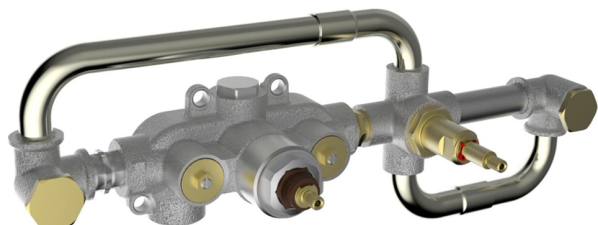

Exposed part for con.thermo. bath mixer, 2-outlet GRACE_MN019441

MODEL **MN019441**

Exposed part for con.thermo.bath mixer, 2-outlet,with 2 outlet deviasstop,22,5 mm Brass One Spray handshower,150 cm SUPREME smooth flexible hose,without concealed part - for item ZA019440

Installation **Concealed**

Required concealed parts **ZA019440**

Thermostatic

The Cisal thermostatic is your personal water manager, helping you to handle, control and save water and energy.

Concealed thermostatic bath mixer, 2-outlets CONCEALED_ZA019440

MODEL **ZA019440**

Concealed thermostatic bath mixer, 2-outlets, without trim kit

AVAILABLE FINISHINGS

04 04 Without finishing

CHARACTERISTICS

Concealed **1**
 Cartridge Spare Parts **24.04A.PP**
8x20 Plus P Thermostatic Valve

Thermostatic

The Cisal thermostatic is your personal water manager, helping you to handle, control and save water and energy.

2026-04-08