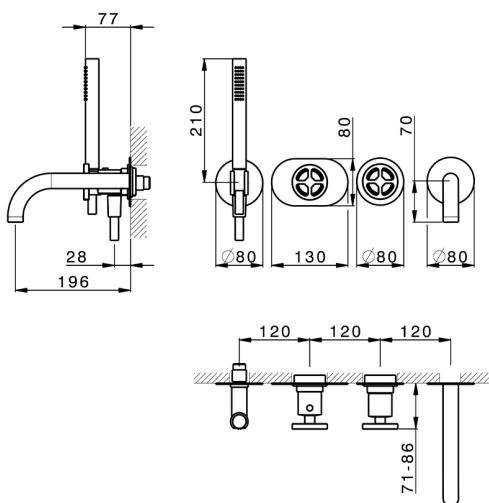

Exposed part for con.thermo. bath mixer, 2-outlet GRACE_MN019441

MODEL **MN019441**

Exposed part for con.thermo.bath mixer, 2-outlet,with 2 outlet deviasstop,22,5 mm Brass One Spray handshower,150 cm SUPREME smooth flexible hose,without concealed part - for item ZA019440

AVAILABLE FINISHINGS

- **21** 21 Chrome
- **2F** 2F Brushed Nickel
- **2W** 2W Brushed Gold
- **5H** 5H Dark Brass Brushed
- **5L** 5L Brushed Black Titanium
- **6T** 6T Chrome/Matt Black

CHARACTERISTICS

Installation **Concealed**
Required concealed parts **ZA019440**

Thermostatic

The Cisal thermostatic is your personal water manager, helping you to handle, control and save water and energy.