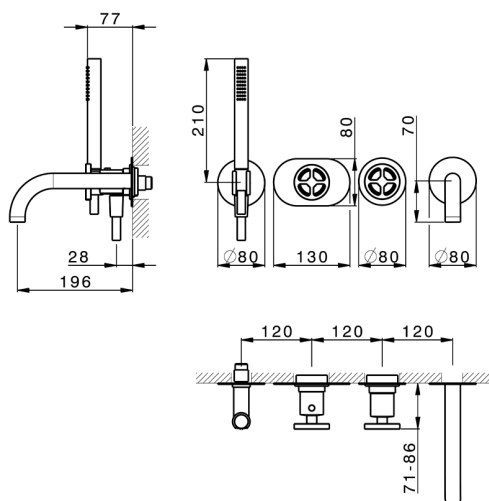

Exposed part for con.thermo. bath mixer, 2-outlet GRACE_MN019441

MODEL **MN019441**

Exposed part for con.thermo.bath mixer, 2-outlet,with 2 outlet deviasstop,22,5 mm Brass One Spray handshower,150 cm SUPREME smooth flexible hose,without concealed part - for item ZA019440

Installation **Concealed**

Required concealed parts **ZA019440**

Thermostatic

The Cisal thermostatic is your personal water manager, helping you to handle, control and save water and energy.

Concealed thermostatic bath mixer, 2-outlets CONCEALED_ZA019440

MODEL **ZA019440**

Concealed thermostatic bath mixer, 2-outlets, without trim kit

AVAILABLE FINISHINGS

04 04 Without finishing

CHARACTERISTICS

Concealed **1**
 Cartridge Spare Parts **24.04A.PP**
8x20 Plus P Thermostatic Valve